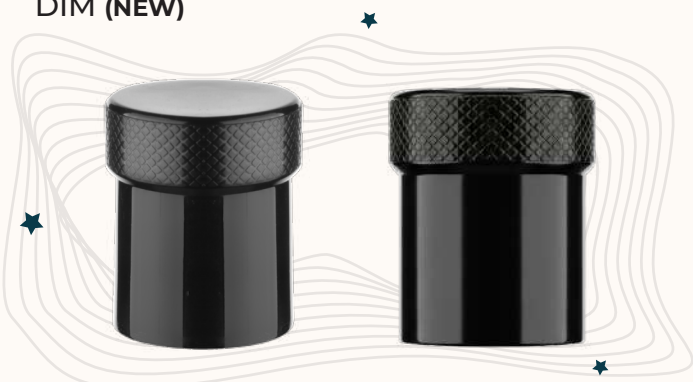

Screw neck bottle

PERFUME CAPS

SUGAR (NEW)

15 mm - 19 gr

SMEL (NEW)

15 mm - 14 gr

LID (NEW)

15 mm - 22 gr

DIVA (NEW)

15 mm - 34 gr

MAGE (NEW)

15 mm - 30 gr

DIM (NEW)

15 mm - 7 gr

PURE (NEW)

15 mm - 9 gr

Caps

PULL (NEW)

15 mm - 60 gr

LOTUS (NEW)

15 mm - 14 gr

PLATE (NEW)

15 mm - 25gr

VERA (NEW)