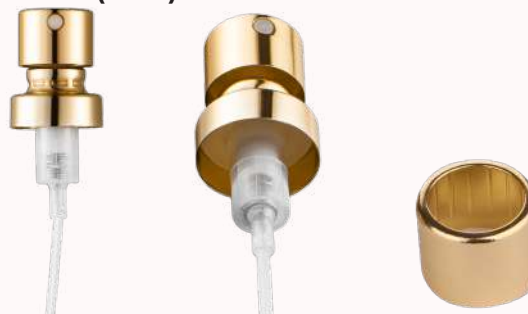

15 mm SS gold, silver, black and rose pump and collar - 130 mcl

15 mm SS CRIMPLESS Pump - 130 mcl (NEW)

CrimpleSS SS gold, silver, rose and black pump and collar - 130 mcl

15 mm EU Pump & Collar - Visible / Invisible Tube - 80 mcl

15 mm EU gold, silver and black pump and collar - 80 mcl

15 mm Screw Neck Pump with Collar - 80 mcl **(NEW)**

15 mm Screw gold, silver and black pump with collar - 80 mcl

15 mm CRIMPLESS Pump EU -
Visible / Invisible Tube - 80 mcl

European gold, silver and black pump and collar - 80 mcl

15 mm SS Invisible Pump and Collar Gold
- 130 mcl **(NEW)**

15 mm SS gold pump and collar - 130 mcl

15 mm CRIMPLESS Pump - 80 mcl

15 mm gold, silver and black pump and collar - 80 mcl

15 mm Gold - Silver - Black Low Profile
Pump - 80 mcl

15 mm gold, silver and black low profile pump - 80 mcl

Pump and Collar

20 mm SS Pump - 130 mcl (NEW)

20 mm SS gold, silver and black pump - 130 mcl

20 mm SS Collar