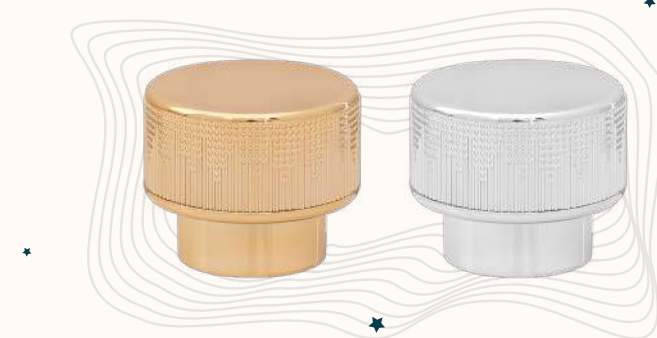

LOTUS (NEW)

15 mm - 14 gr

PLATE (NEW)

15 mm - 25gr

VERA (NEW)

15 mm - 19 gr

FELIX (NEW)

15 mm - 13 gr

CITY (NEW)

15 mm - 8 gr

ORBIT

15 mm - 6 gr