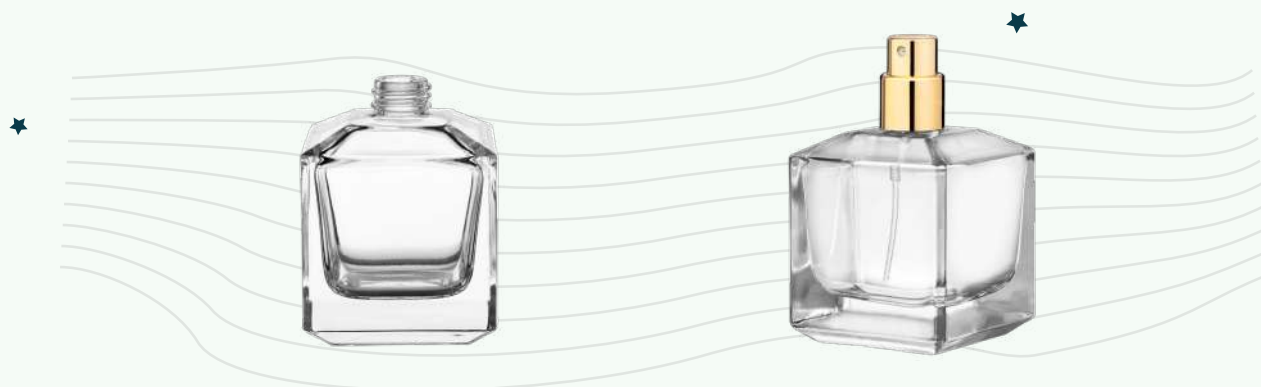

MARY (NEW)

Screw neck bottle

Clear ○ 110 100 180 160 40 40 FEA 24

PRISM S (NEW)

Screw neck bottle

Clear ○ 110 100 195 95 50 50 FEA 15

PRISM II S (NEW)

Screw neck bottle