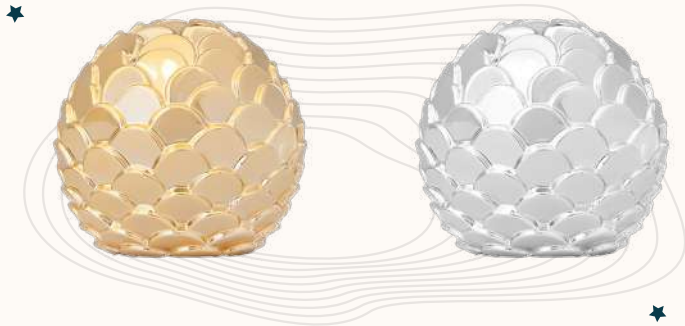

Caps

PULL (NEW)

15 mm - 60 gr

LOTUS (NEW)

15 mm - 14 gr

PLATE (NEW)

15 mm - 25gr

VERA (NEW)