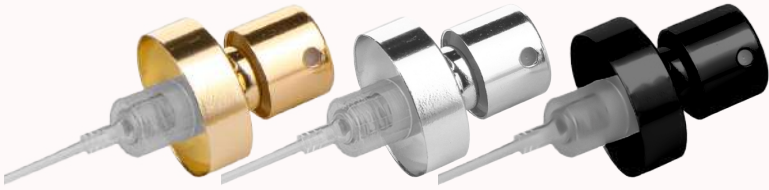

15 mm Gold - Silver - Black Low Profile
Pump - 80 mcl

15 mm gold, silver and black low profile pump - 80 mcl

Pump and Collar

20 mm SS Pump - 130 mcl (NEW)

20 mm SS gold, silver and black pump - 130 mcl

20 mm SS Collar

20 mm gold - silver - black collar

18 mm Pump - 80 mcl

18 mm gold, silver and black pump - 80 mcl

15 mm VISCA Wide Collar (NEW)

15 mm gold - silver - black collar (40 mm diameter)

15 mm Collar

15 mm collar

15 mm Step Collar