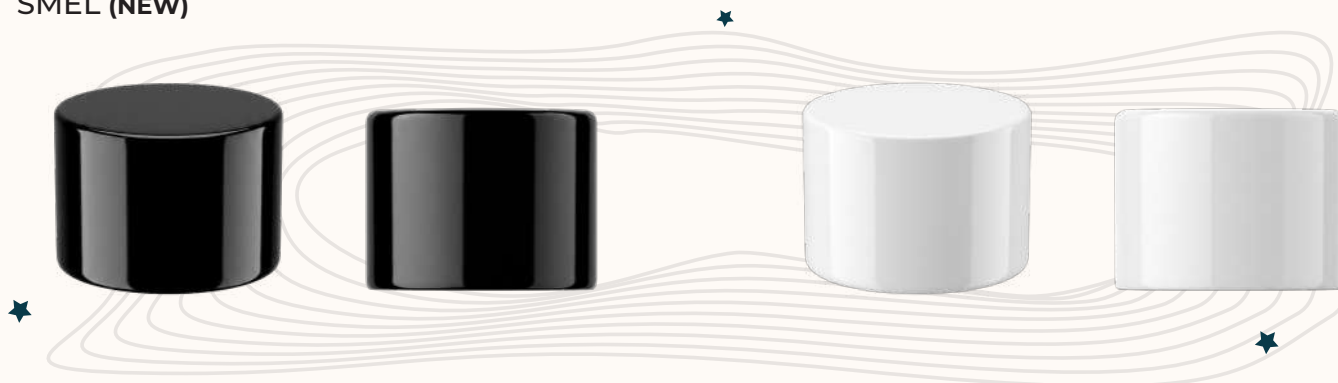

Screw neck bottle

PERFUME CAPS

SUGAR (NEW)

15 mm - 19 gr

SMEL (NEW)

15 mm - 14 gr

LID (NEW)

15 mm - 22 gr