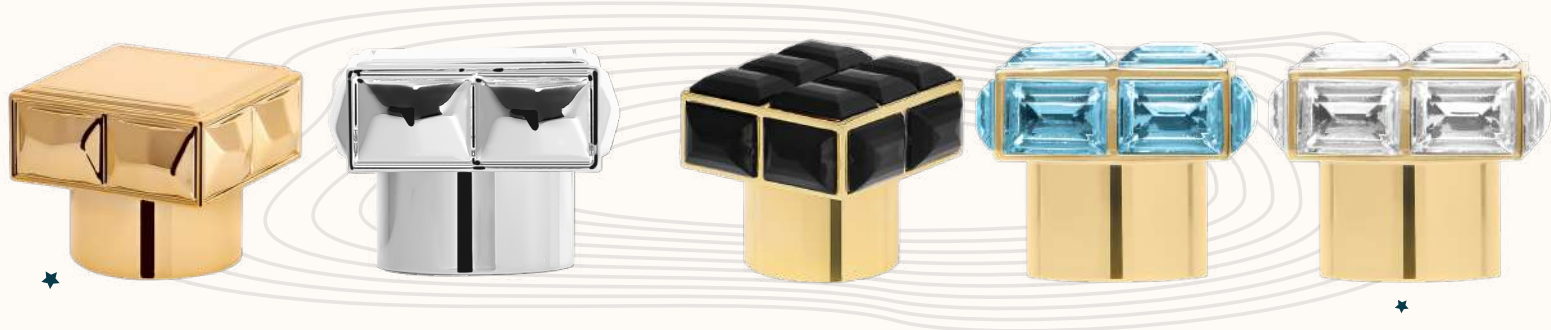

NICE (NEW ZAMAC)