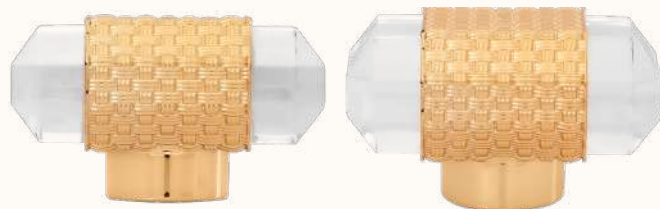

AMOUR

15 mm - 16 gr

CONIC

15 mm - 27 gr

CAKE

15 mm - 25 gr

WISH

15 mm - 12 gr

LIME

15 mm - 16 gr