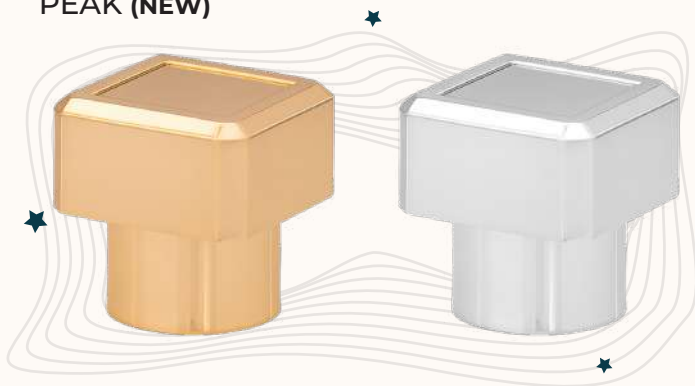

HEX (NEW)

15 mm - 9 gr

LONE

15 mm - 26 gr

PEAK (NEW)

15 mm - 6 gr

FIGURE

15 mm - 20 gr

BELLO

15 mm - 23 gr

MAGIC GOLD - BLACK

15 mm - 26 gr

Caps