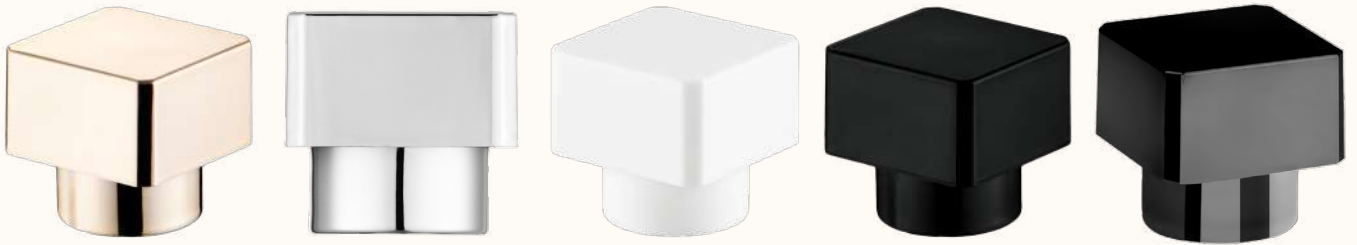

SNAP

15 mm - 11 gr

ROAMY

15 mm - 14 gr

PRISM

15 mm - 8 gr

WOLF (NEW)

15 mm - 10 gr