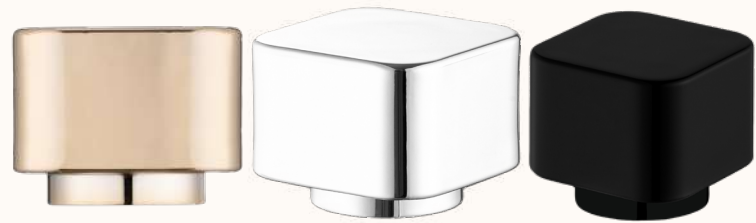

PARIS

15 mm aluminum cap - 4 gr

SAMBA

15 mm - 13 gr

COIN

15 mm - 29 gr

CAKE

15 mm - 79 gr