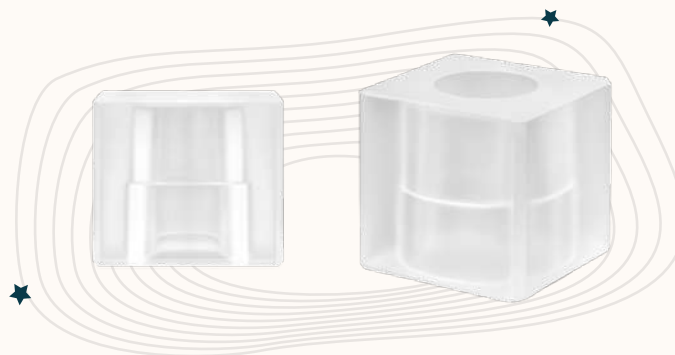

CROWN

15 mm acrylic cap with collar - 10 gr

PALACE (NEW)

15 mm - 23 gr

RAY (NEW)

15 mm - 7 gr

ICE (NEW)

15 mm - 10 gr

MARS (NEW)

15 mm - 10 gr

TIARA (NEW ZAMAC)

15 mm - 97 gr