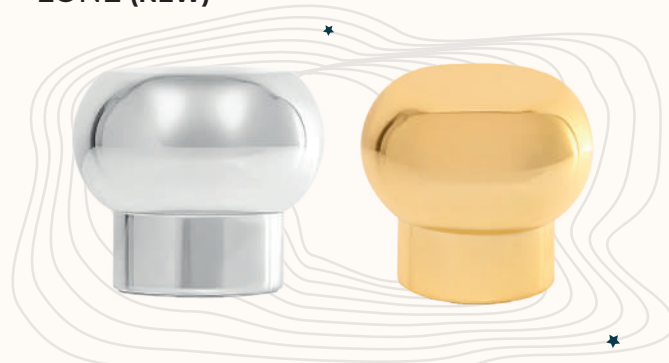

MUSH (NEW)

15 mm - 10 gr

LONE (NEW)

15 mm - 26 gr

CONE (NEW)

15 mm - 22 gr

RIDER (NEW)

15 mm - 24 gr

TREE (NEW)

15 mm - 25 gr

SIGNEX (NEW)

15 mm - 30 gr