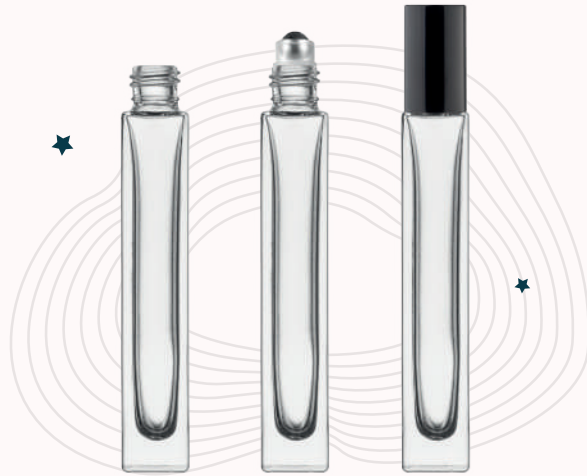

20 mm gold, silver and black pump - 80 mcl

20 mm Collar

20 mm gold - silver - black collar

15 mm Collar

15 mm collar

15 mm Step Collar

15 mm gold - black - silver step collar thick & thin

COLORY TUBE

Tube bottle with plastic pump and cap set

JR. LINED (NEW)

Bottle, pump, collar and cap set / without cap

SCREW NECK TESTER SET (NEW)

Screw neck bottle, pump, collar and cap set - 10 ml

ROLL ON SQUARE - 10 ML (NEW)

Roll On Set

ROLL ON CYLINDER - 10 ML (NEW)

Roll On Set

ROLL ON 10 ML (NEW)

Roll On Set

Mini Set

33 ML TUBE BOTTLE

Tube bottle with pump and cap set