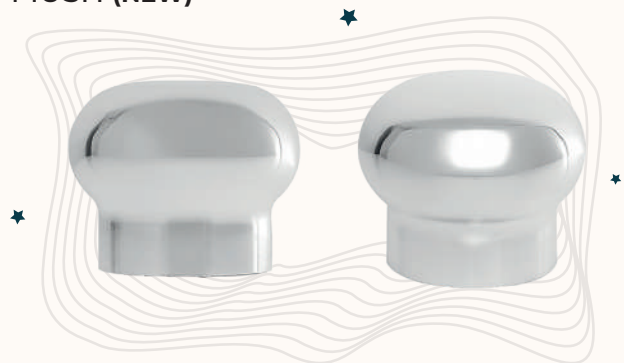

MUSH (NEW)

15 mm - 10 gr

LONE (NEW)

15 mm - 26 gr

CONE (NEW)

15 mm - 22 gr

RIDER (NEW)

15 mm - 24 gr

TREE (NEW)

15 mm - 25 gr

SIGNEX (NEW)

15 mm - 30 gr