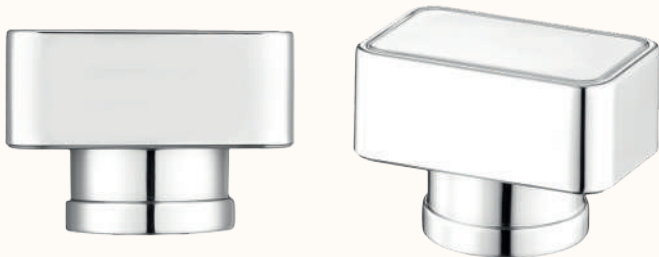

AMOUR (NEW)

15 mm - 16 gr

BELLO (NEW)

15 mm - 25 gr

QUEEN

15 mm - 13 gr

MEG

15 mm - 29 gr

TIE

15 mm - 25 gr