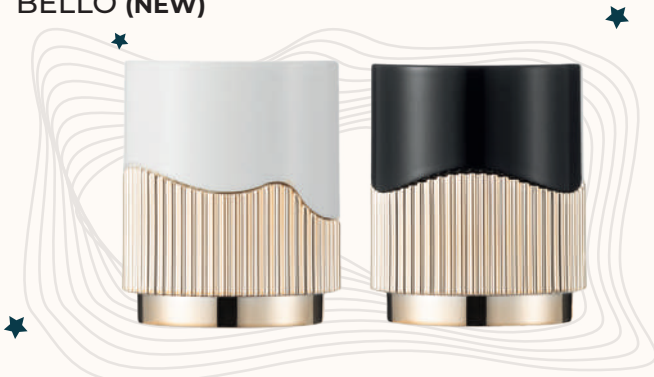

Caps

TOP (NEW)

15 mm - 12 gr

AMOUR (NEW)

15 mm - 16 gr

BELLO (NEW)

15 mm - 25 gr

QUEEN

15 mm - 13 gr

MEG

15 mm - 29 gr

TIE

15 mm - 25 gr

POLO

gold - black

silver - black