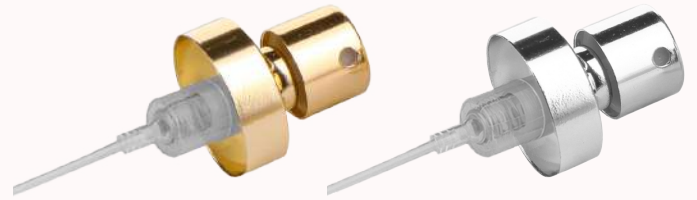

15 mm Matte SS Pump - 130 mcl
(NEW)

15 mm matte SS pump and collar - 130 mcl

15 mm CRIMPLESS Pump - 80 mcl

15 mm gold, silver and black pump and collar - 80 mcl

15 mm Gold - Silver - Black Low Profile
Pump - 80 mcl

15 mm gold, silver and black low profile pump - 80 mcl

18 mm Pump - 80 mcl

18 mm gold, silver and black pump - 80 mcl

20 mm SS Gold - Silver Pump - 130 mcl (NEW)

18 mm gold and silver pump - 130 mcl

20 mm Pump - 80 mcl