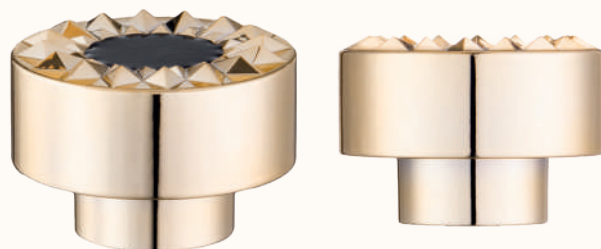

PERS (NEW)

15 mm - 12 gr

ARROW

15 mm - 24 gr

SULTAN

15 mm - 26 gr

OVER

15 mm - 38 gr