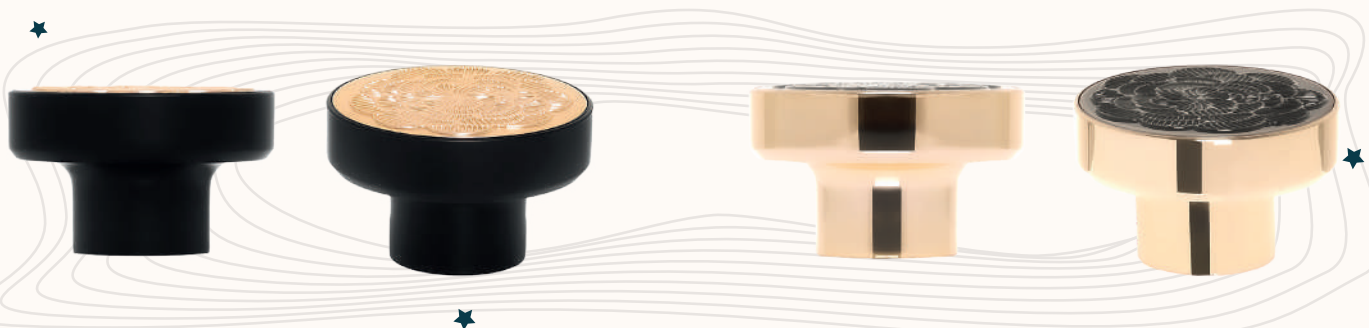

CONIC (NEW)

15 mm - 27 gr

SQUARE (NEW)

15 mm - 10 gr

DISC (NEW)

15 mm - 25 gr

ROSA (NEW)

15 mm - 25 gr