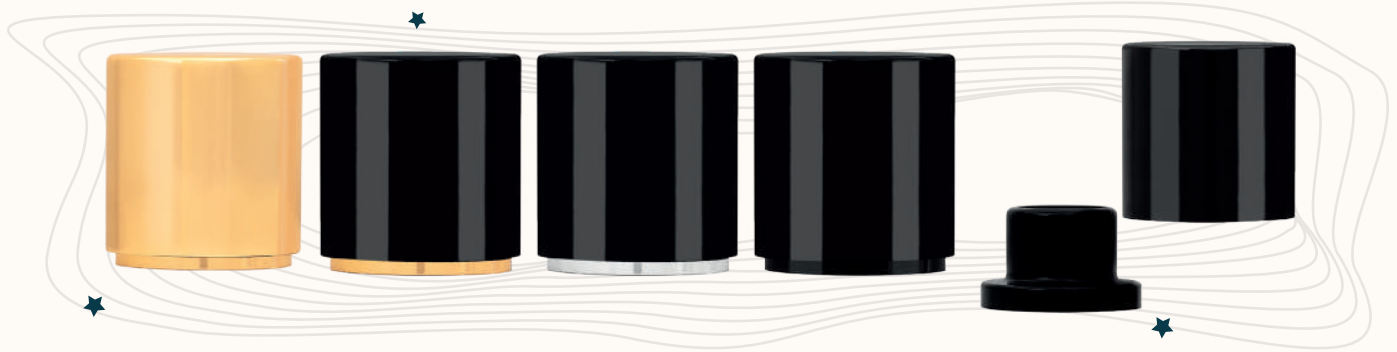

TREE (NEW)

15 mm - 25 gr

SIGNEX (NEW)

15 mm - 30 gr

UV MAGNET (NEW)

15 mm magnet cap with aluminum collar - 29 gr

BAND (NEW)

15 mm - 25 gr