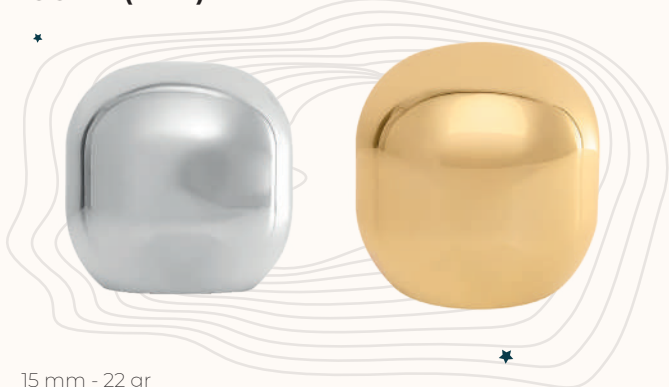

MUSH (NEW)

15 mm - 10 gr

LONE (NEW)

15 mm - 26 gr

CONE (NEW)

15 mm - 22 gr

RIDER (NEW)

15 mm - 24 gr