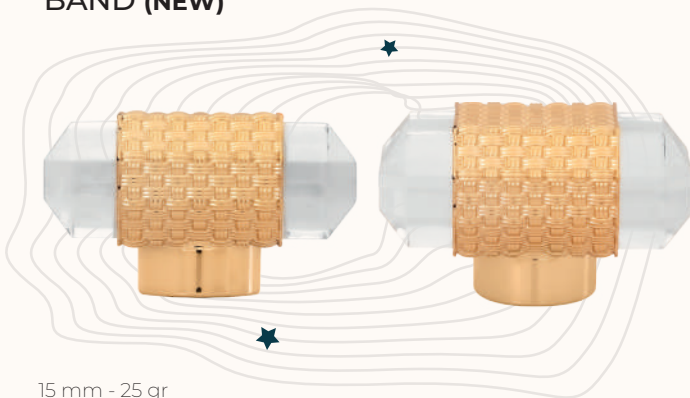

TREE (NEW)

15 mm - 25 gr

SIGNEX (NEW)

15 mm - 30 gr

UV MAGNET (NEW)

15 mm magnet cap with aluminum collar - 29 gr

BAND (NEW)

15 mm - 25 gr