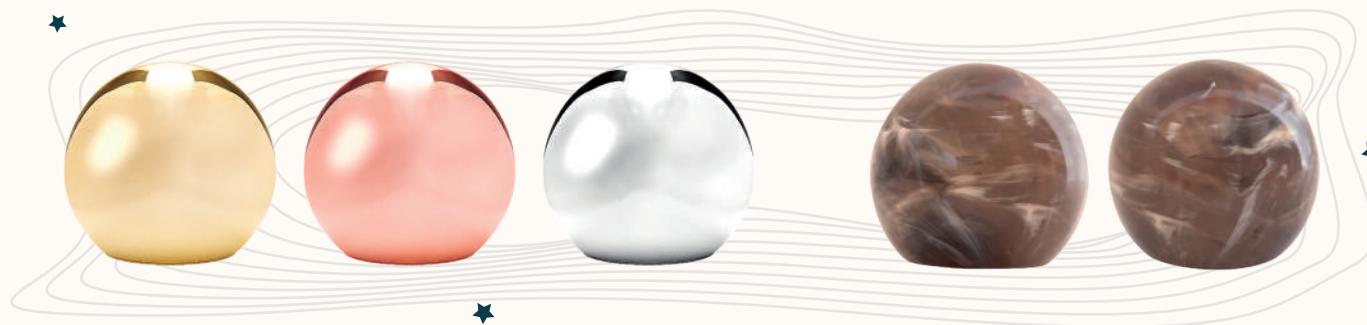

PERS (NEW)

15 mm - 12 gr

ARROW

15 mm - 24 gr

SULTAN

15 mm - 26 gr

OVER

15 mm - 38 gr

Caps

TOP (NEW)

15 mm - 12 gr