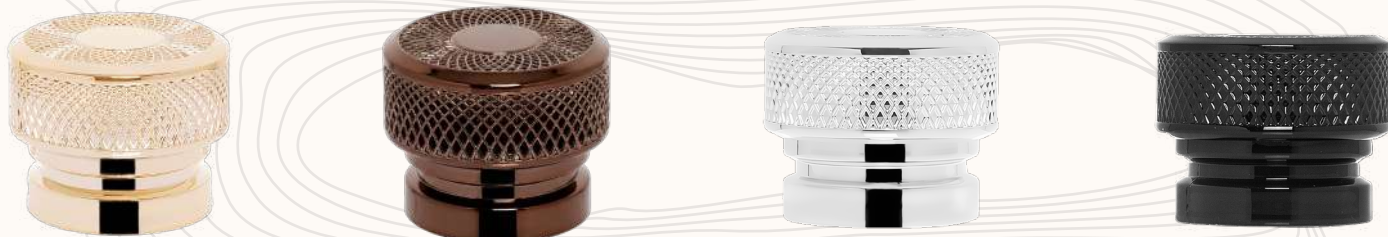

15 mm - 11 gr

IRON

15 mm - 25 gr

Caps

ROSA (NEW)

15 mm - 26 gr

PERS (NEW)

15 mm - 12 gr