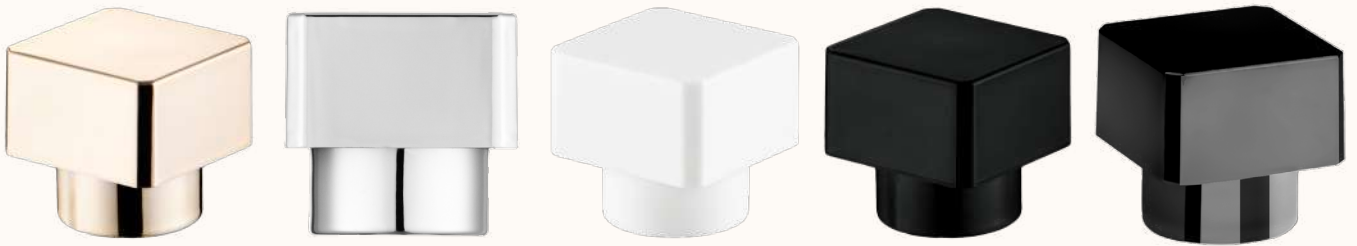

SNAP

15 mm - 11 gr

ROAMY

15 mm - 14 gr

PRISM

15 mm - 8 gr

WOLF (NEW)

15 mm - 10 gr