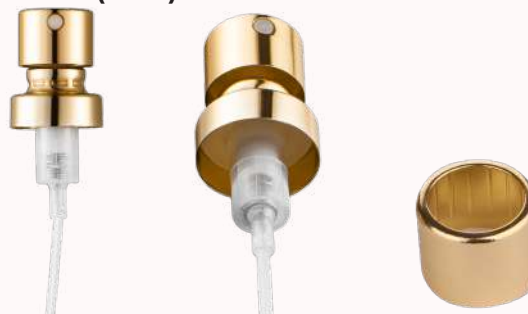

15 mm - 39 gr

MUSE (ZAMAC)

15 mm - 61 gr

Caps

15 mm SS Pump and Collar - 130 mcl (NEW)

15 mm SS gold, silver, black and rose pump and collar - 130 mcl

15 mm SS CRIMPLESS Pump - 130 mcl (NEW)

CrimpleSS SS gold, silver, rose and black pump and collar - 130 mcl

15 mm EU Pump & Collar - Visible / Invisible Tube - 80 mcl

15 mm EU gold, silver and black pump and collar - 80 mcl

15 mm Screw Neck Pump with Collar - 80 mcl **(NEW)**

15 mm Screw gold, silver and black pump with collar - 80 mcl

15 mm CRIMPLESS Pump EU -
Visible / Invisible Tube - 80 mcl

European gold, silver and black pump and collar - 80 mcl

15 mm SS Invisible Pump and Collar Gold
- 130 mcl **(NEW)**

15 mm SS gold pump and collar - 130 mcl

15 mm CRIMPLESS Pump - 80 mcl

15 mm gold, silver and black pump and collar - 80 mcl

15 mm Gold - Silver - Black Low Profile
Pump - 80 mcl

15 mm gold, silver and black low profile pump - 80 mcl

20 mm SS Pump - 130 mcl (NEW)