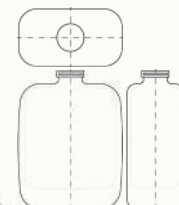

LIGA II

Bottle

VIP II

Bottle

MOUNT II

Bottle

NEPTUN II

Bottle