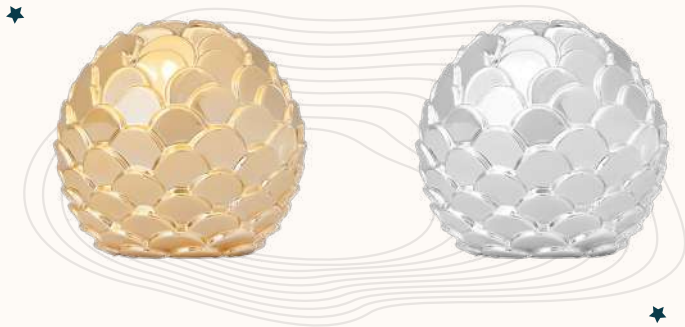

15 mm - 9 gr

Caps

PULL (NEW)

15 mm - 60 gr

LOTUS (NEW)

15 mm - 14 gr

PART

15 mm - 7 gr