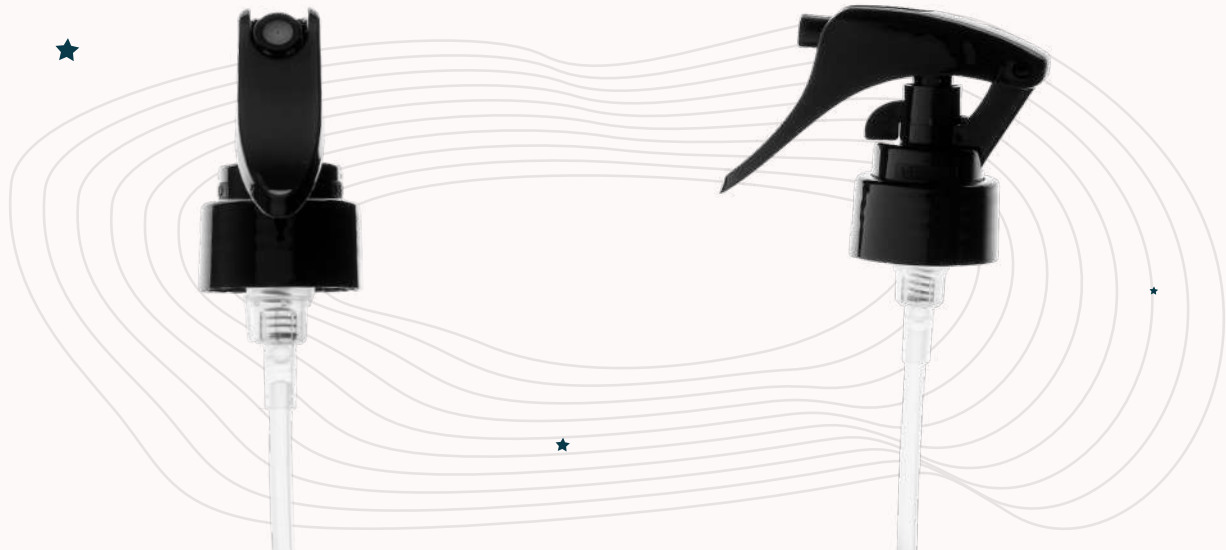

Tube length: 16 cm

24/410 Mini Trigger (NEW)

Tube Length: 20 cm

28/410 Mini Trigger (NEW)

Tube Length: 20 cm

30 ML OIL BOTTLE (NEW)

Oil Bottle Set

 Clear O 34 30 115 80 40 40 FEA19.5