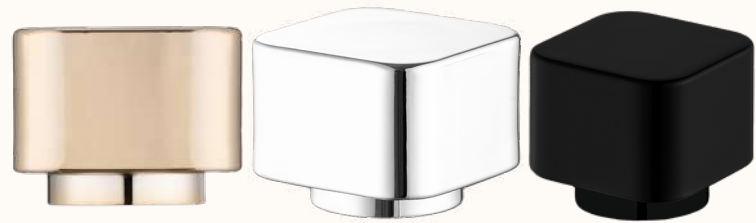

15 mm aluminum cap - 5.4 gr using collarless / with collar 5

PARIS

15 mm aluminum cap - 4 gr

SAMBA

15 mm - 13 gr

COIN

15 mm - 29 gr

CAKE