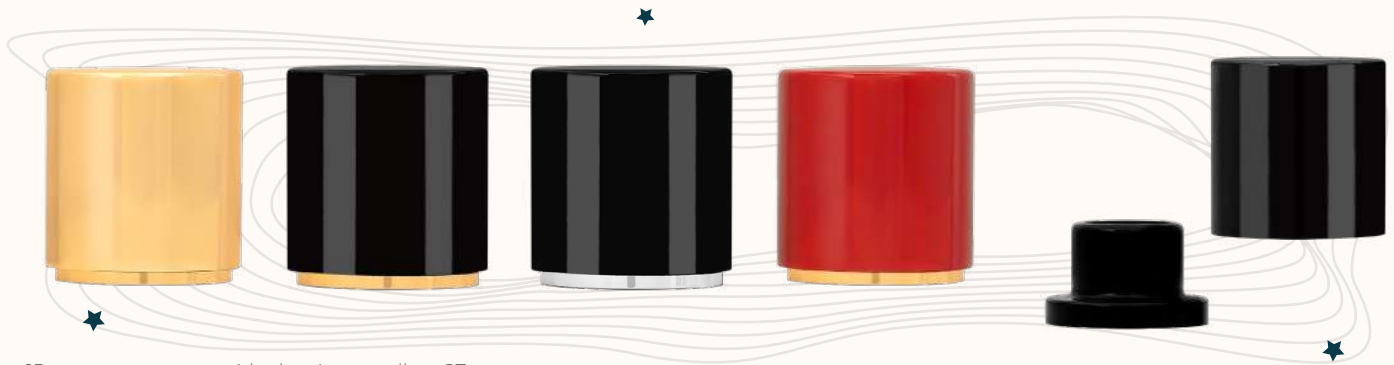

15 mm heavy aluminum cap with step collar - 32 gr

CEO (ALUMINUM)

15 mm - 12 gr

BIG MAGNET

15 mm magnet cap with aluminum collar - 68 gr

UV MAGNET (NEW)

15 mm magnet cap with aluminum collar - 27 gr

BLACK MAGNET