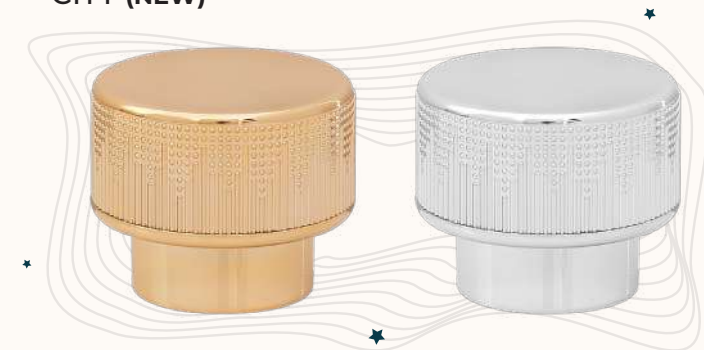

VERA (NEW)

15 mm - 19 gr

FELIX (NEW)

15 mm - 13 gr

CITY (NEW)

15 mm - 8 gr

ORBIT

15 mm - 6 gr