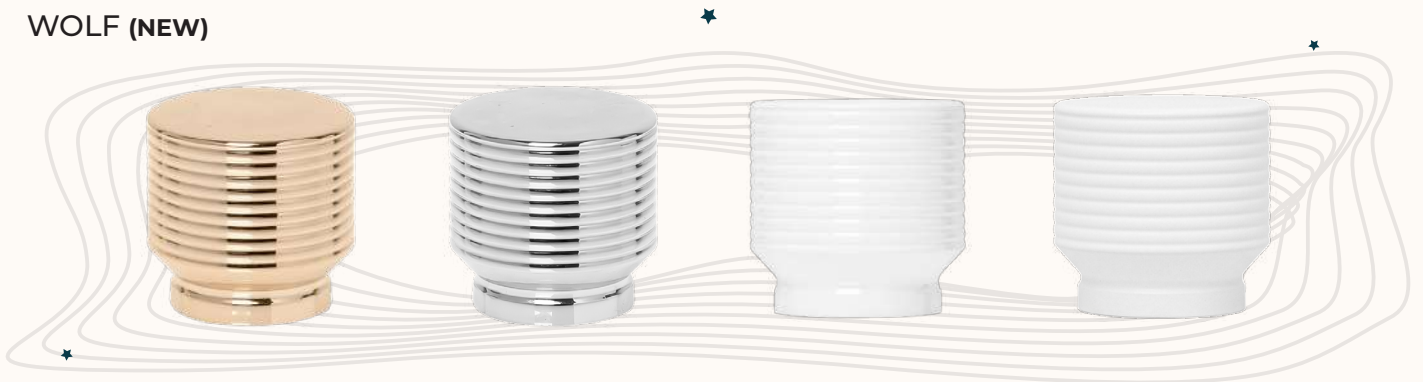

SNAP

15 mm - 11 gr

ROAMY

15 mm - 14 gr

PRISM

15 mm - 8 gr

WOLF (NEW)

15 mm - 10 gr