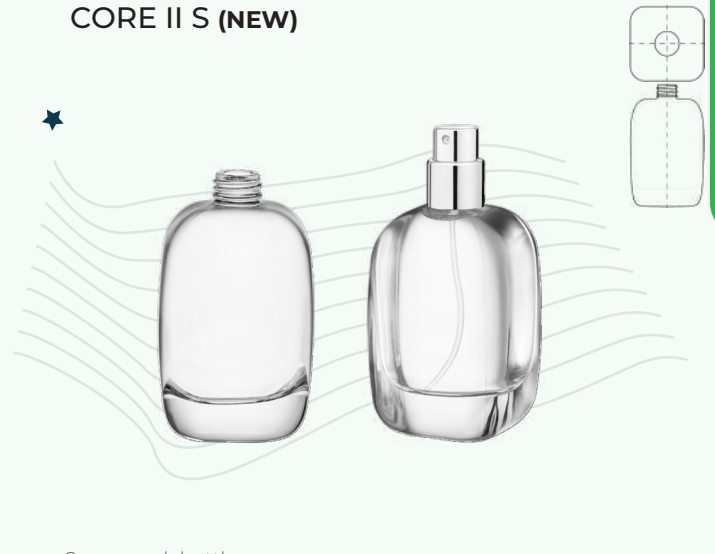

Clear O 110 100 195 95 55 55 FEA 15

SOLAR S (NEW)

Screw neck bottle

Clear O 60 50 165 75 50 50 FEA 15

CORE S (NEW)

Screw neck bottle

Clear O 100 95 245 75 60 60 FEA 15

CORE II S (NEW)

Screw neck bottle

Clear O 56 50 140 75 45 45 FEA 15

PRISM S (NEW)

Screw neck bottle

PRISM II S (NEW)

Bottle

PEARL S (NEW)

Screw neck bottle