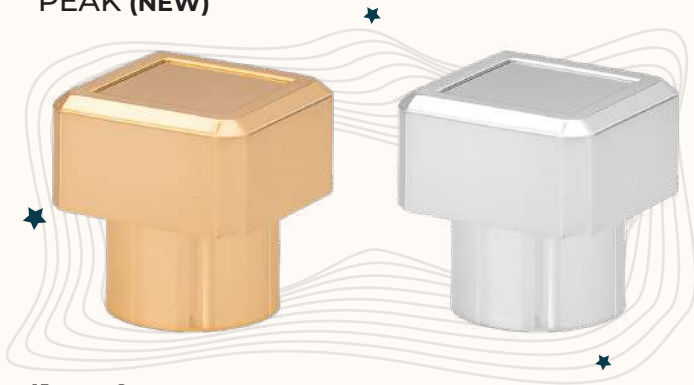

15 mm - 53 gr

PEAK (NEW)

15 mm - 6 gr

FIGURE

15 mm - 20 gr

BELLO

15 mm - 23 gr

MAGIC GOLD - BLACK