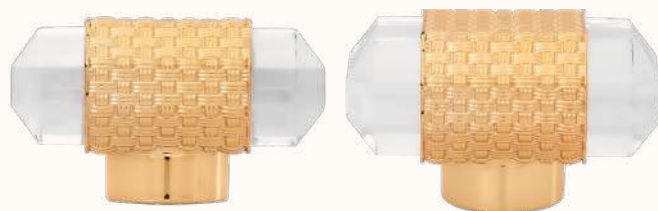

15 mm - 6.5 gr

AMOUR

15 mm - 16 gr

CONIC

15 mm - 27 gr

BAND

15 mm - 25 gr

WISH