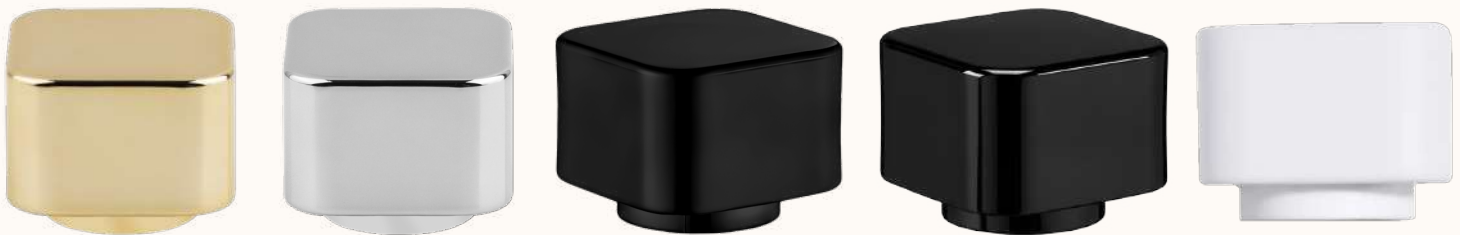

SAMBA

15 mm - 13 gr

COIN

15 mm - 29 gr

CAKE

15 mm - 79 gr

MATE

15 mm - 14 gr