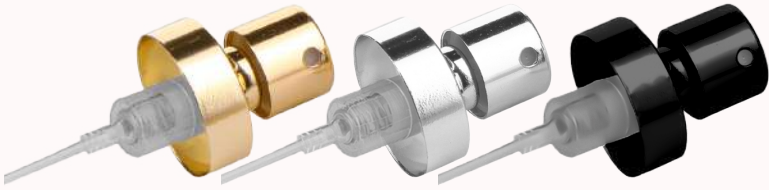

15 mm CRIMPLESS Pump EU -
Visible / Invisible Tube - 80 mcl

European gold, silver and black pump and collar - 80 mcl

15 mm SS Invisible Pump and Collar Gold
- 130 mcl **(NEW)**

15 mm SS gold pump and collar - 130 mcl

15 mm CRIMPLESS Pump - 80 mcl

15 mm gold, silver and black pump and collar - 80 mcl

15 mm Gold - Silver - Black Low Profile
Pump - 80 mcl

15 mm gold, silver and black low profile pump - 80 mcl

20 mm SS Pump - 130 mcl (NEW)

20 mm SS gold, silver and black pump - 130 mcl

20 mm SS Collar

20 mm gold - silver - black collar

18 mm Pump - 80 mcl

18 mm gold, silver and black pump - 80 mcl

15 mm VISCA Wide Collar (NEW)

15 mm gold - silver - black collar (40 mm diameter)