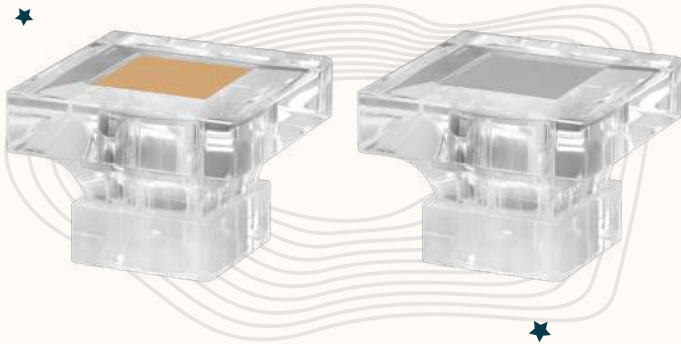

15 mm - 12 gr

LIME

15 mm - 16 gr

TIE

15 mm - 24 gr

WEED (NEW)

15 mm - 20 gr

KAYA (NEW)