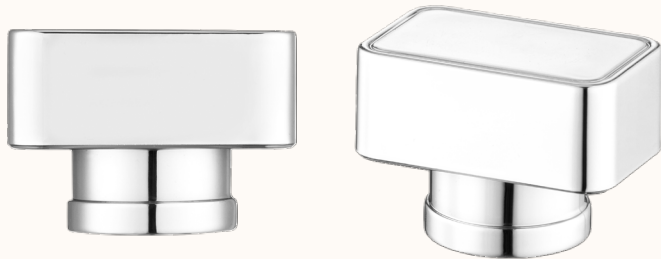

AMOUR (NEW)

15 mm - 16 gr

BELLO (NEW)

15 mm - 25 gr

MEG

15 mm - 29 gr

TIE

15 mm - 25 gr