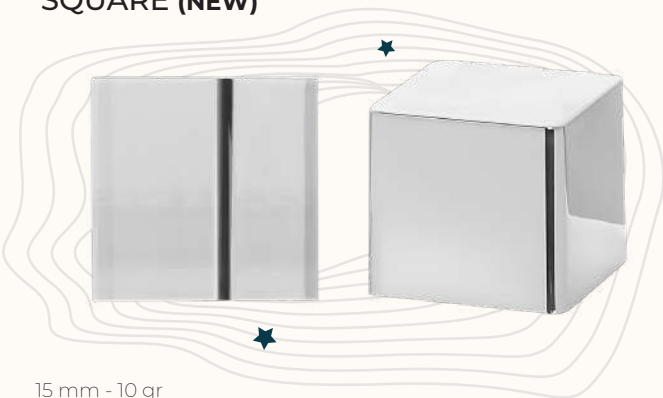

SQUARE (NEW)