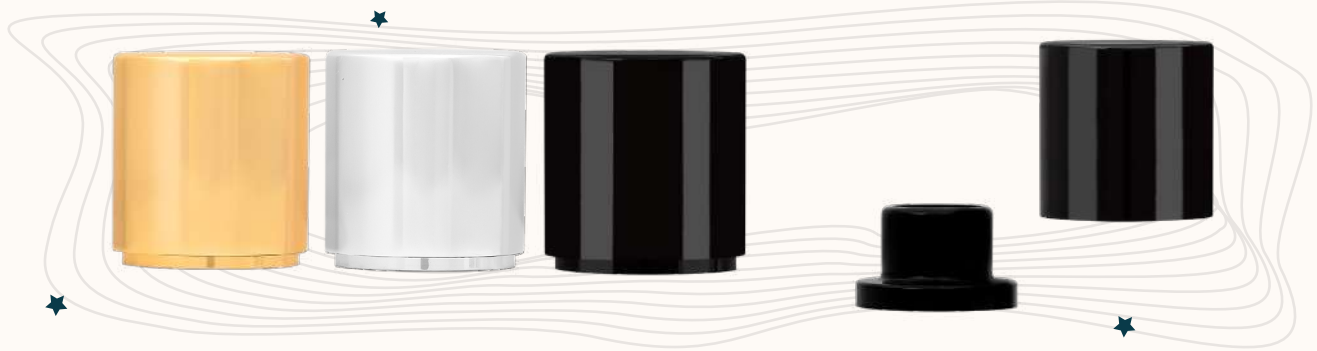

15 mm - 24 gr

TREE (NEW)

15 mm - 25 gr

SIGNEX (NEW)

15 mm - 30 gr

UV MAGNET (NEW)

15 mm magnet cap with aluminum collar - 29 gr

BAND (NEW)