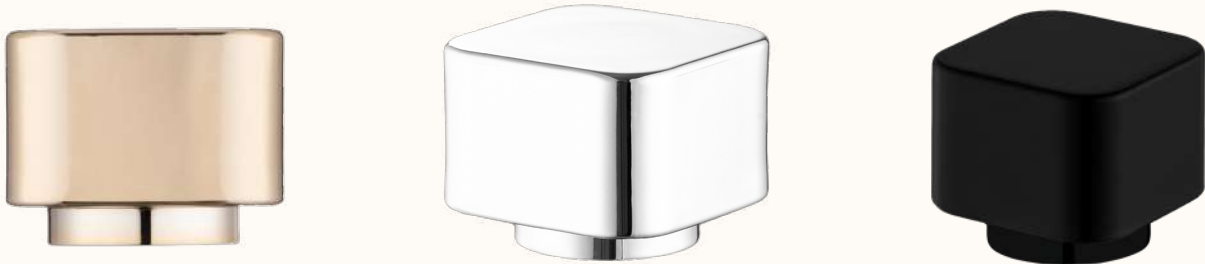

15 mm - 79 gr

VISCA

15 mm aluminum cap with wide collar - 22 gr

BLACK MAGNET

15 mm magnet cap with aluminum collar - 30 gr

BIG MAGNET

15 mm magnet cap with aluminum collar - 67 gr

CEO (ALUMINUM)