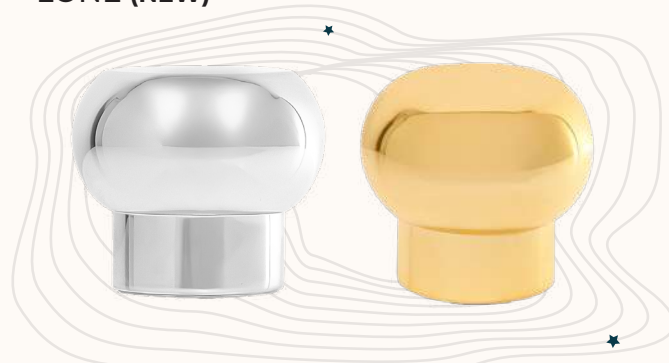

MUSH (NEW)

15 mm - 10 gr

LONE (NEW)

15 mm - 26 gr

CONE (NEW)

15 mm - 22 gr

RIDER (NEW)

15 mm - 24 gr

TREE (NEW)

15 mm - 25 gr

SIGNEX (NEW)

15 mm - 30 gr