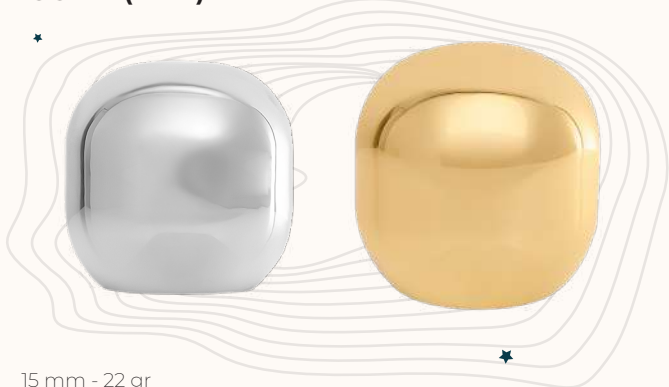

PERFUME CAPS

MUSH (NEW)

15 mm - 10 gr

LONE (NEW)

15 mm - 26 gr

CONE (NEW)

15 mm - 22 gr

RIDER (NEW)