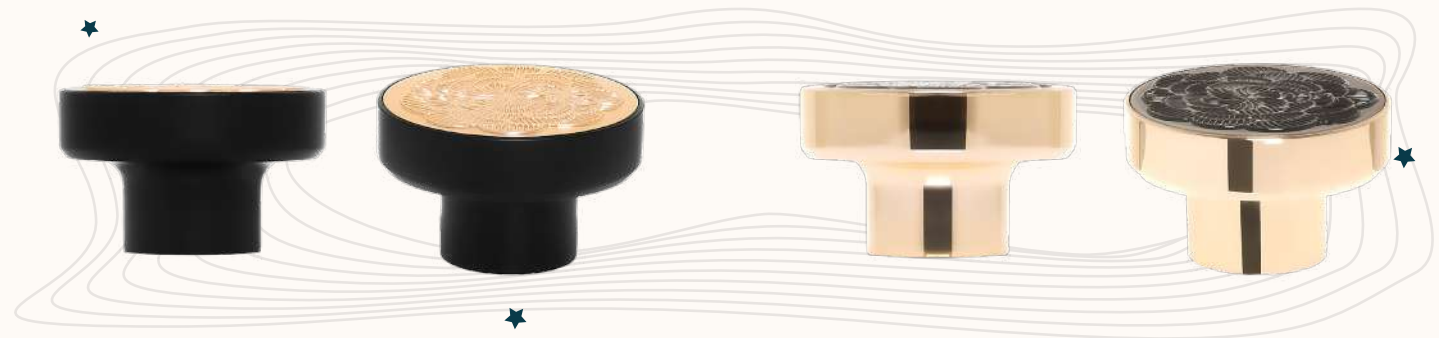

CONIC (NEW)

15 mm - 27 gr

SQUARE (NEW)

15 mm - 10 gr

DISC (NEW)

15 mm - 25 gr

ROSA (NEW)

15 mm - 25 gr