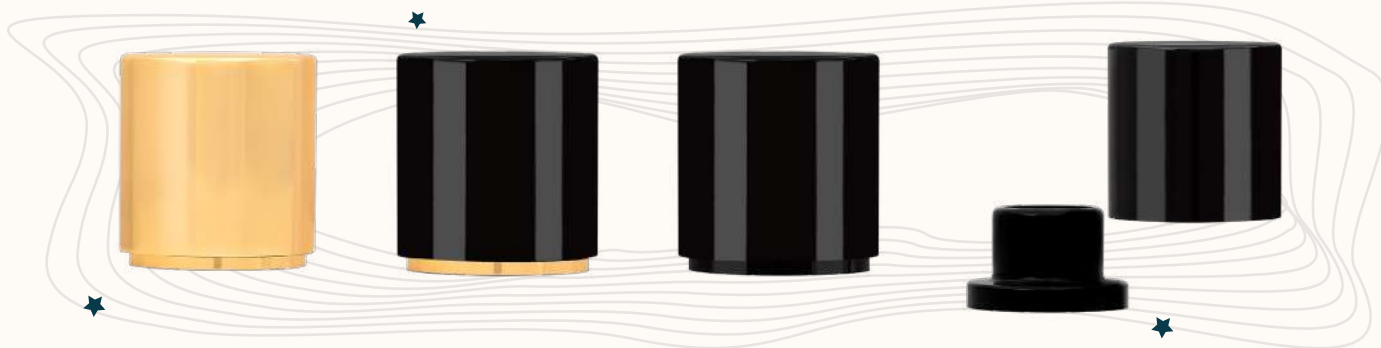

UV MAGNET (NEW)

15 mm magnet cap with aluminum collar - 29 gr