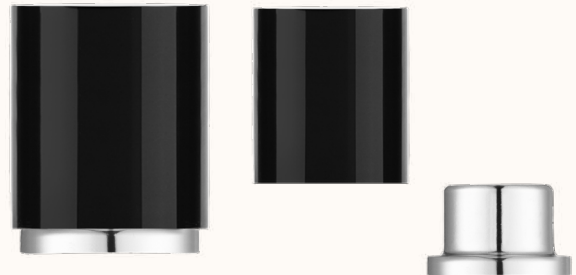

STRONG

15 mm magnet cap with aluminum collar - 29 gr