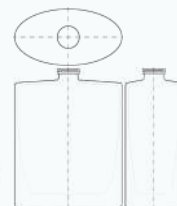

PERS

HAPPY

Bottle

Bottle

ZEUS

Bottle