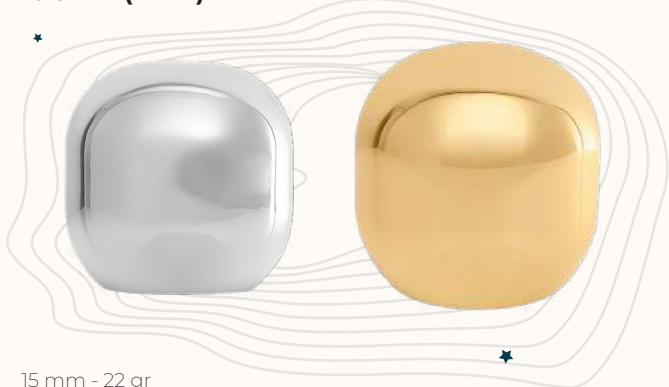

MUSH (NEW)

15 mm - 10 gr

LONE (NEW)

15 mm - 26 gr

CONE (NEW)

15 mm - 22 gr

RIDER (NEW)

15 mm - 24 gr