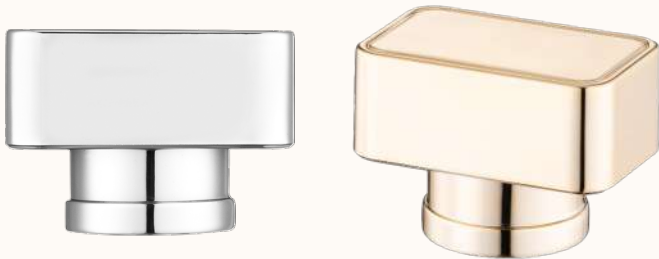

AMOUR (NEW)

15 mm - 16 gr

BELLO (NEW)

15 mm - 25 gr

QUEEN

15 mm - 13 gr

MEG

15 mm - 29 gr

TIE

15 mm - 25 gr