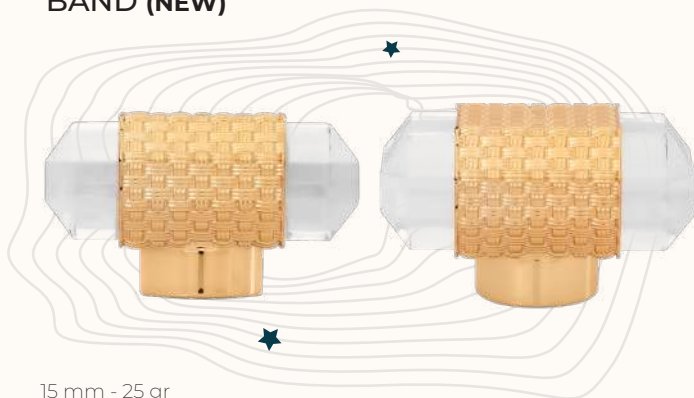

TREE (NEW)

15 mm - 25 gr

SIGNEX (NEW)

15 mm - 30 gr

UV MAGNET (NEW)

15 mm magnet cap with aluminum collar - 29 gr

BAND (NEW)

15 mm - 25 gr

ARROW

15 mm - 24 gr

GRADE

15 mm aluminum cap with collar - 16 gr

ORBIT (NEW)

15 mm - 8 gr

LINED (NEW)

15 mm - 19 gr