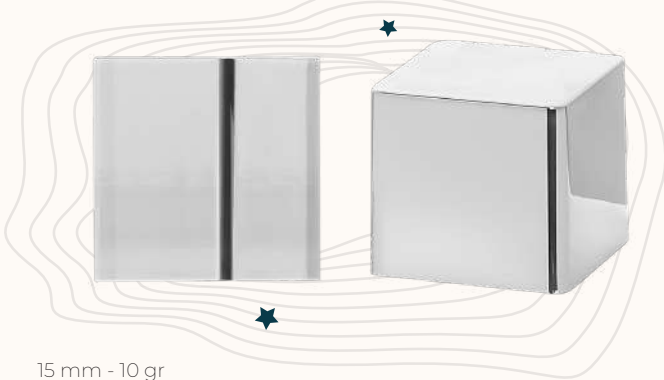

SQUARE (NEW)