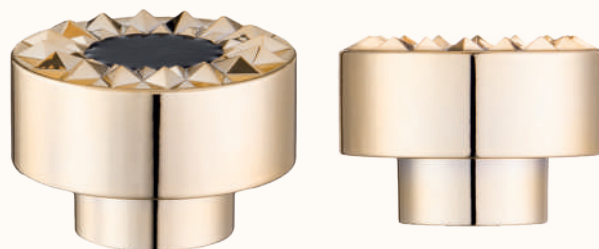

15 mm - 25 gr

ROSA (NEW)

15 mm - 25 gr

PERS (NEW)

15 mm - 12 gr

SULTAN

15 mm - 26 gr

OVER