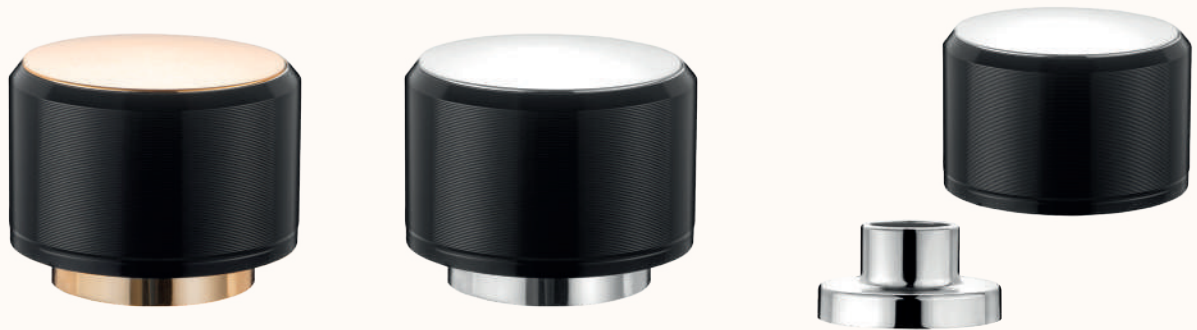

BIG MAGNET

15 mm magnet cap with aluminum collar - 67 gr