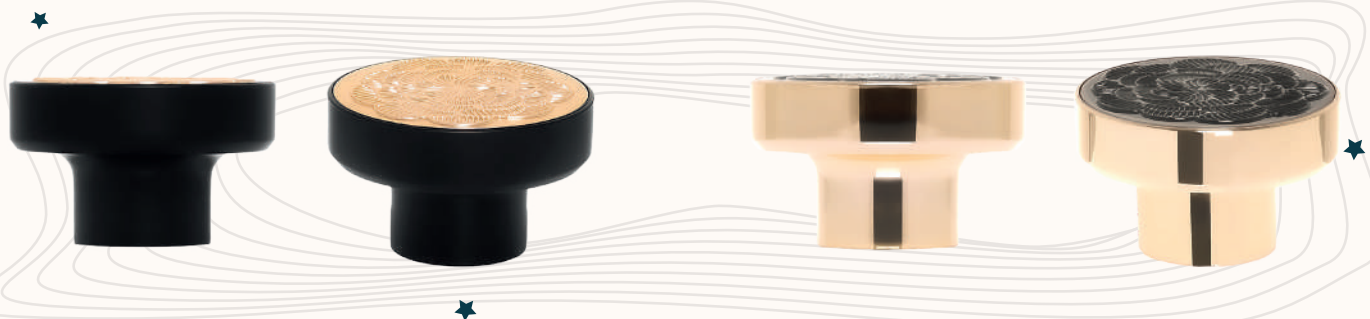

LINED (NEW)

15 mm - 19 gr

SQUARE (NEW)

15 mm - 10 gr

DISC (NEW)

15 mm - 25 gr

ROSA (NEW)

15 mm - 25 gr