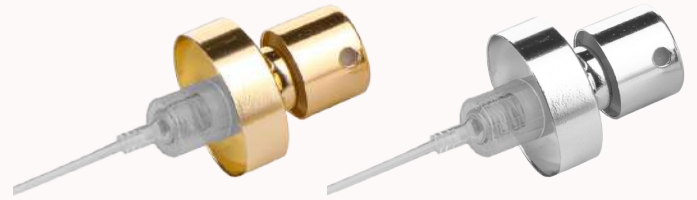

15 mm matte SS pump and collar - 130 mcl

15 mm CRIMPLESS Pump - 80 mcl

15 mm gold, silver and black pump and collar - 80 mcl

15 mm Gold - Silver - Black Low Profile
Pump - 80 mcl

15 mm gold, silver and black low profile pump - 80 mcl

18 mm Pump - 80 mcl

18 mm gold, silver and black pump - 80 mcl

20 mm SS Gold - Silver Pump - 130 mcl (NEW)

18 mm gold and silver pump - 130 mcl

20 mm Pump - 80 mcl

20 mm gold, silver and black pump - 80 mcl