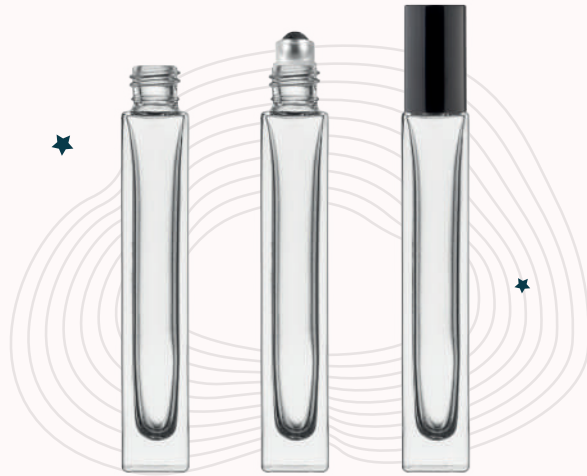

20 mm Collar

20 mm gold - silver - black collar

15 mm Collar

15 mm collar

15 mm Step Collar

15 mm gold - black - silver step collar thick & thin

COLORY TUBE

Tube bottle with plastic pump and cap set

JR. LINED (NEW)

Bottle, pump, collar and cap set / without cap

SCREW NECK TESTER SET (NEW)

Screw neck bottle, pump, collar and cap set - 10 ml

ROLL ON SQUARE - 10 ML (NEW)

Roll On Set

ROLL ON CYLINDER - 10 ML (NEW)

Roll On Set

ROLL ON 10 ML (NEW)

Roll On Set

Mini Set

33 ML TUBE BOTTLE

Tube bottle with pump and cap set

MINI TESTER

Bottle, pump, collar and cap set