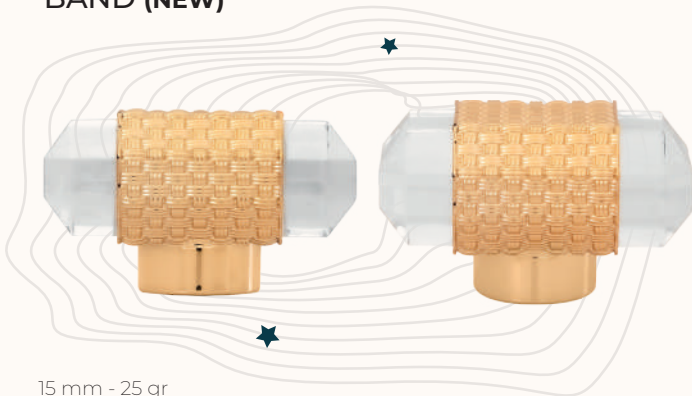

UV MAGNET (NEW)

15 mm magnet cap with aluminum collar - 29 gr

BAND (NEW)

15 mm - 25 gr

FIGURE (NEW)

15 mm - 20 gr

DUKE (NEW)

15 mm - 22 gr

ORBIT (NEW)

15 mm - 8 gr

Caps