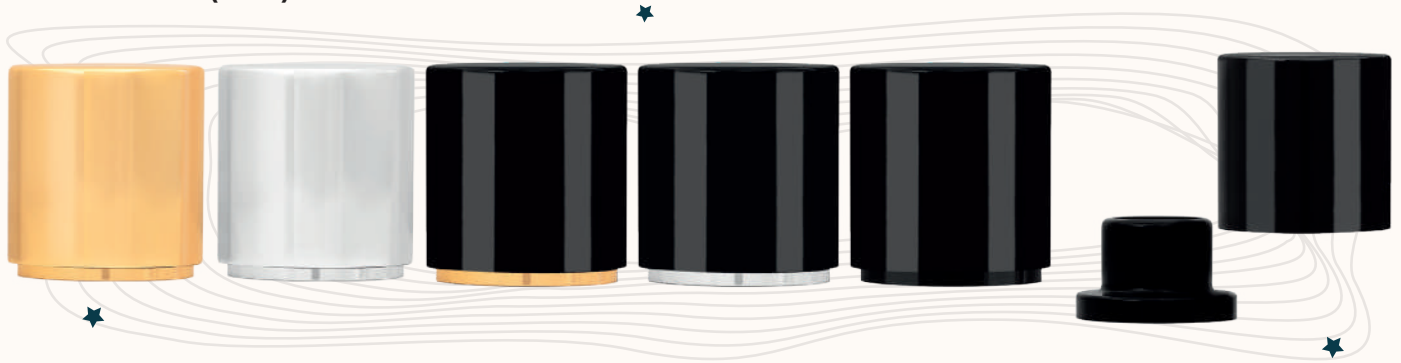

UV MAGNET (NEW)