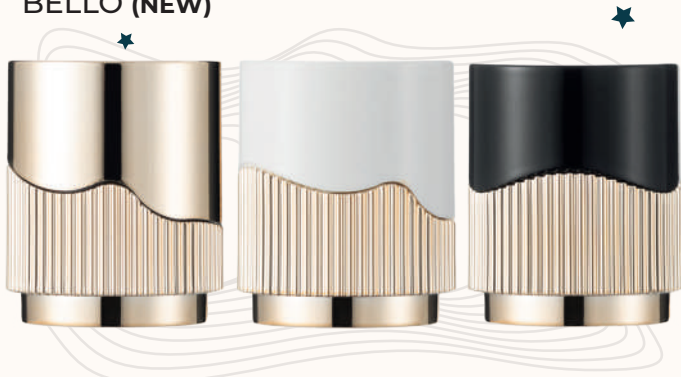

15 mm - 38 gr

Caps

TOP (NEW)

15 mm - 12 - 18 gr

AMOUR (NEW)

15 mm - 16 gr

BELLO (NEW)

15 mm - 25 gr

QUEEN

15 mm - 13 gr

MEG

15 mm - 29 gr

TIE

15 mm - 25 gr

POLO

gold - black