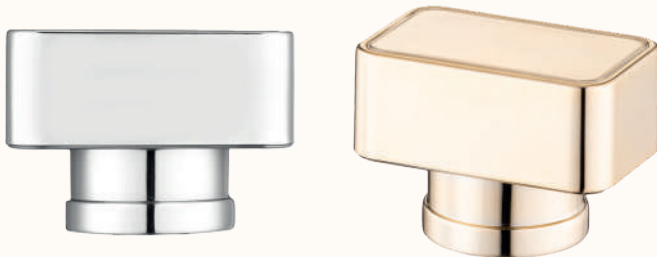

AMOUR (NEW)

15 mm - 16 gr

BELLO (NEW)

15 mm - 25 gr

QUEEN

15 mm - 13 gr

MEG

15 mm - 29 gr

TIE

15 mm - 25 gr