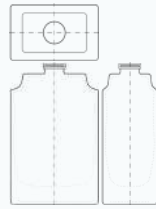

WEED

SAVAGE

Bottle

Bottle

FLEUR

Bottle