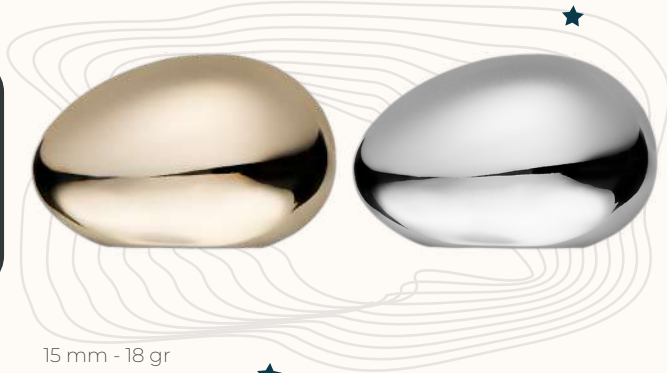

15 mm - 25 gr

CAKE (NEW)

15 mm - 79 gr

Caps

TIE (NEW)

15 mm - 25 gr

OVATE (NEW)

15 mm - 18 gr

QUEEN (NEW)

15 mm - 13 gr

MEG (NEW)

15 mm - 29 gr

VISCA

15 mm aluminum cap with wide collar - 22 gr

SIGN

15 mm - 15 gr