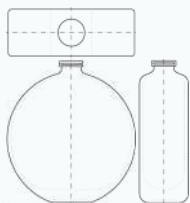

Bottle

Bottle

CEO

Bottle

Clear ○ 112 100 175 100 65 35 FEA 15

CEO ICE

Bottle

Clear ○ 119 100 165 100 65 35 FEA 15

LUCKY

Bottle

Clear ○ 104 100 115 90 85 30 FEA 15

TOOL

Bottle

Clear ○ 114 100 230 105 75 30 FEA 15

GEX (NEW)

Bottle