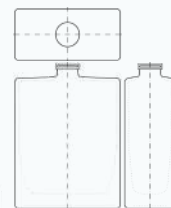

CROSS

MADAM

Bottle

Bottle

BARRY

WELLS

Bottle

Bottle