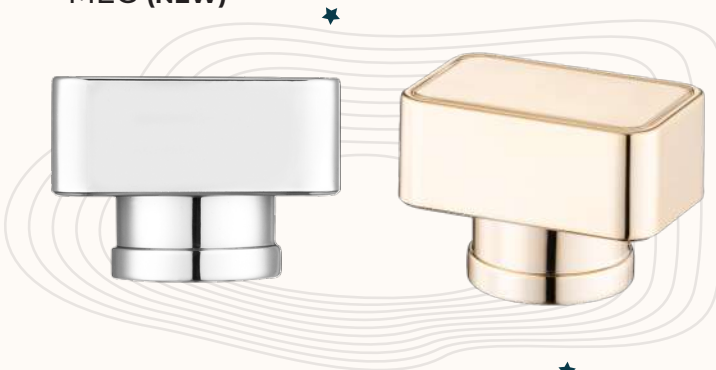

MEG (NEW)

15 mm - 29 gr