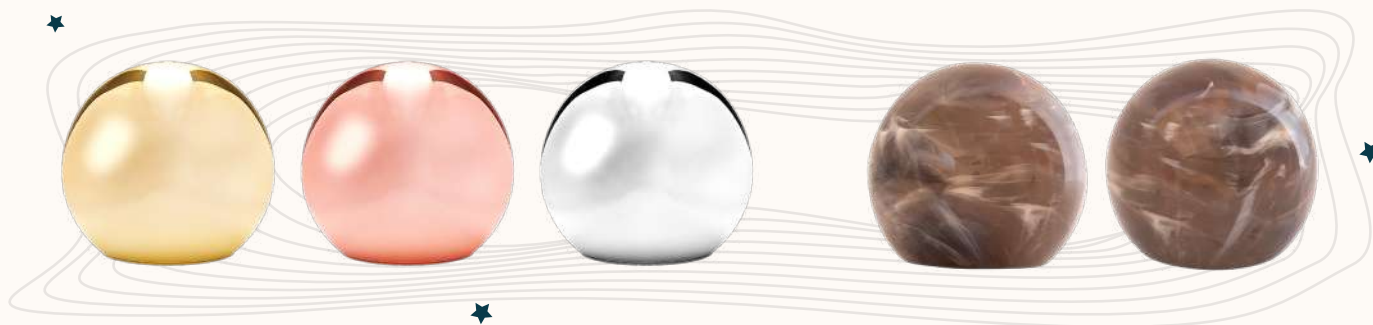

LINED (NEW)

15 mm - 19 gr

SULTAN (NEW)

15 mm - 26 gr

MERITO (NEW)

15 mm - 25 gr

TOP (NEW)

15 mm - 12 gr