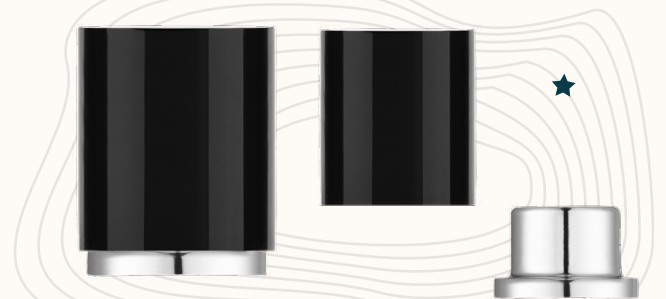

STRONG (NEW)

15 mm magnet cap with aluminum collar - 29 gr