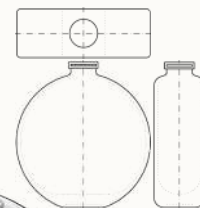

FORTUNE

Bottle

SHINE

Bottle

50 ML Bottle

COZY

Bottle

LUCKY II