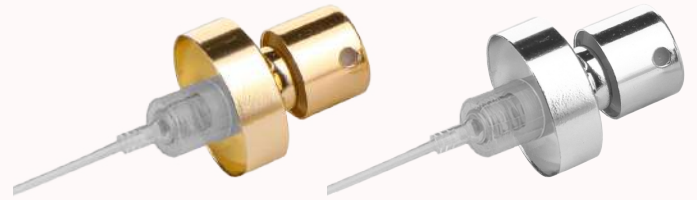

15 mm matte silver - gold pump - 80 mcl

15 mm CRIMPLESS Pump - 80 mcl

15 mm gold, silver and black pump and collar - 80 mcl

15 mm Gold - Silver - Black Low Profile
Pump - 80 mcl

15 mm gold, silver and black low profile pump - 80 mcl

18 mm Pump - 80 mcl

18 mm gold, silver and black pump - 80 mcl

20 mm SS Gold - Silver Pump - 130 mcl (NEW)

18 mm gold and silver pump - 130 mcl

20 mm Pump - 80 mcl

20 mm gold, silver and black pump - 80 mcl