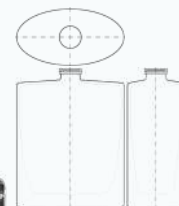

PERS

HAPPY

Bottle

Bottle

LURA

Bottle