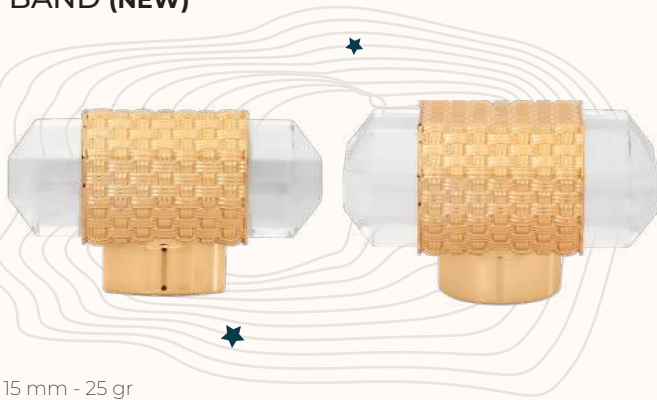

Screw neck bottle

UV MAGNET (NEW)

15 mm - 29 gr

BAND (NEW)

15 mm - 25 gr

CONIC (NEW)

15 mm - 27 gr

COIN (NEW)