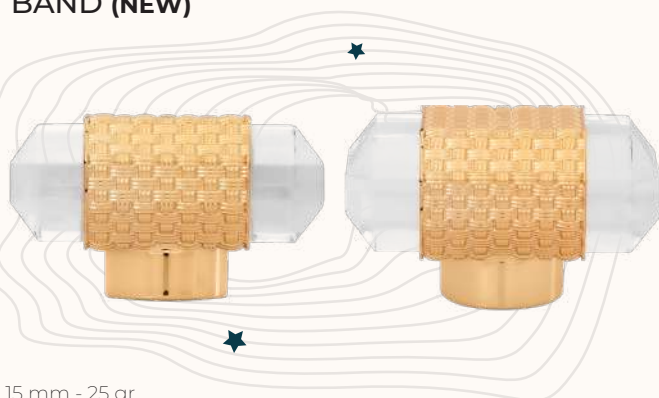

PRISM II S (NEW)

Screw neck bottle

UV MAGNET (NEW)

15 mm - 29 gr

ORBIT (NEW)

15 mm - 8 gr

BAND (NEW)

15 mm - 25 gr