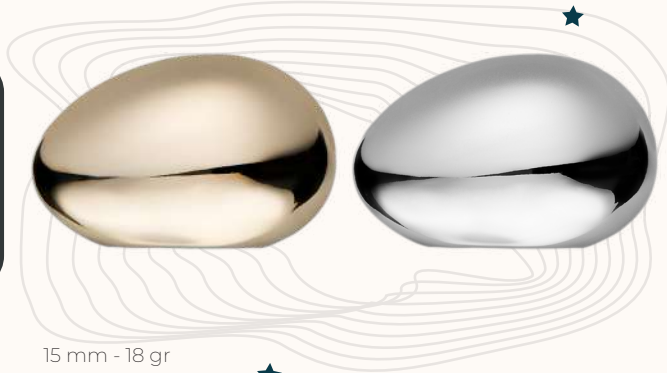

15 mm - 24 gr

SWING (NEW)

15 mm - 26 gr

IRON (NEW)

15 mm - 25 gr

CAKE (NEW)

15 mm - 79 gr

Caps

TIE (NEW)

15 mm - 25 gr

OVATE (NEW)

15 mm - 18 gr

QUEEN (NEW)

15 mm - 13 gr

MEG (NEW)

15 mm - 29 gr