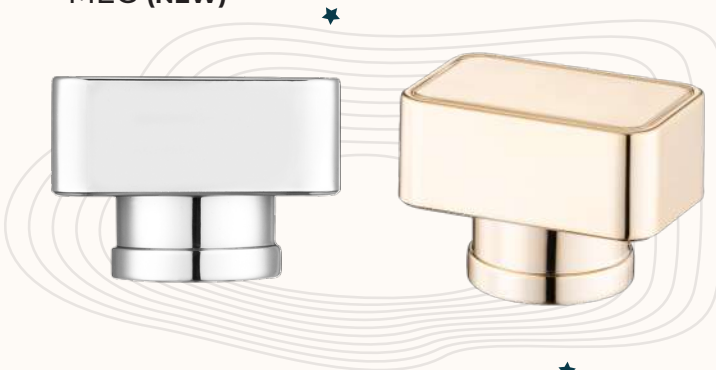

15 mm - 24 gr

SWING (NEW)

15 mm - 26 gr

IRON (NEW)

15 mm - 25 gr

CAKE (NEW)

15 mm - 79 gr

Caps

TIE (NEW)

15 mm - 25 gr

OVATE (NEW)

15 mm - 18 gr

QUEEN (NEW)

15 mm - 13 gr

MEG (NEW)

15 mm - 29 gr