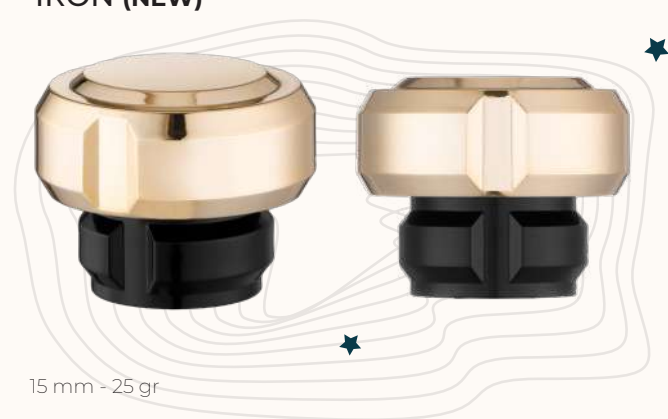

SHOWY (NEW)

15 mm - 25 gr

NICK (NEW)

15 mm - 24 gr

SWING (NEW)

15 mm - 26 gr

IRON (NEW)

15 mm - 25 gr

CAKE (NEW)

15 mm - 79 gr

Caps