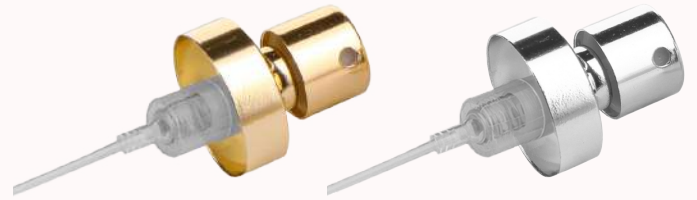

15 mm gold, silver and black low profile pump - 80 mcl

18 mm Pump - 80 mcl

18 mm gold, silver and black pump - 80 mcl

20 mm SS Gold - Silver Pump - 130 mcl (NEW)

18 mm gold and silver pump - 130 mcl

20 mm Pump - 80 mcl

20 mm gold, silver and black pump - 80 mcl

20 mm Collar

20 mm gold - silver collar

15 mm Collar

15 mm collar

15 mm Step Collar

15 mm gold - black - silver step collar thick & thin

COLORY TUBE