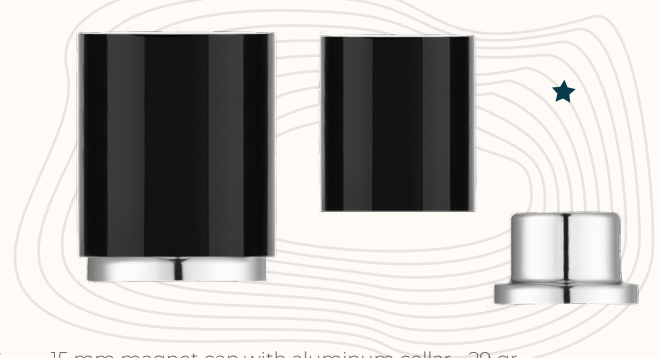

BELLO (NEW)

15 mm - 25 gr

ARROW (NEW)

15 mm - 24 gr

PART (NEW)

15 mm - 7 gr

STRONG (NEW)

15 mm magnet cap with aluminum collar - 29 gr