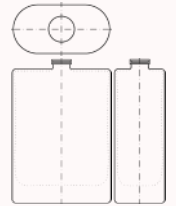

JR. MADAM

13 mm neck bottle, pump, collar and cap set

JR. ROAD

15 mm neck bottle

FUN

13 mm neck bottle, pump, collar and cap set

JR. CEO

15 mm neck colored bottle, pump, collar and cap set

JR. SAVAGE

13 mm neck colored bottle, pump, collar and cap set

JR. GENT

15 mm neck bottle, pump and cap set