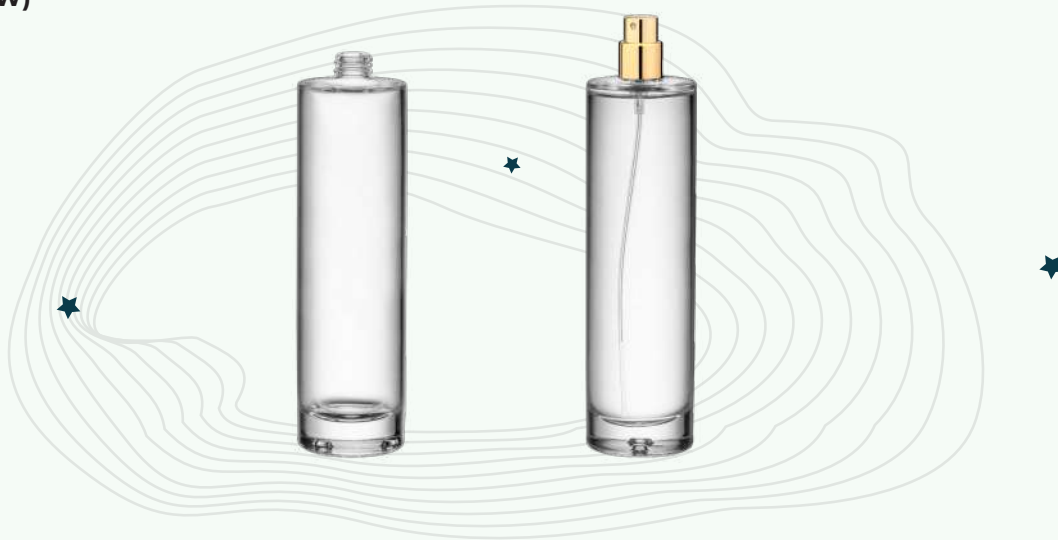

## PEARL S (NEW)

Screw neck bottle