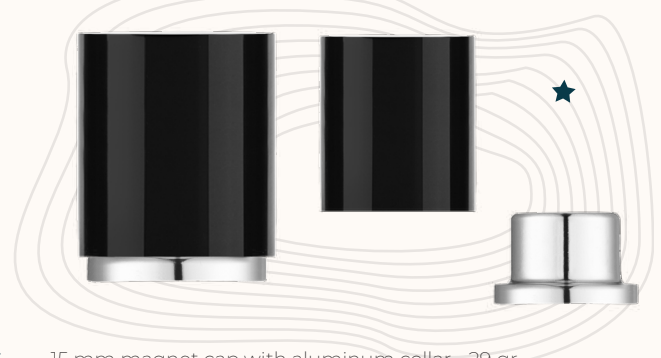

STRONG (NEW)

15 mm magnet cap with aluminum collar - 29 gr

Caps