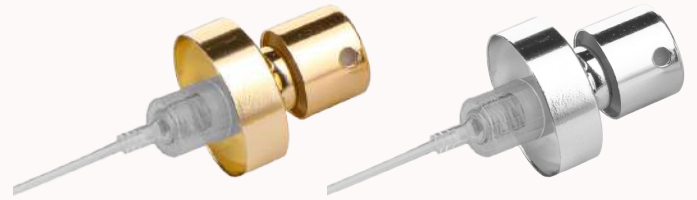

20 mm SS Gold - Silver Pump - 130 mcl (NEW)

18 mm gold and silver pump - 130 mcl