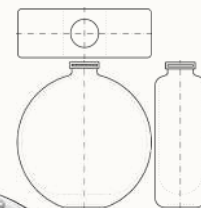

COZY

Bottle

LUCKY II

Bottle

PRISM II

Bottle

SIGN

Bottle