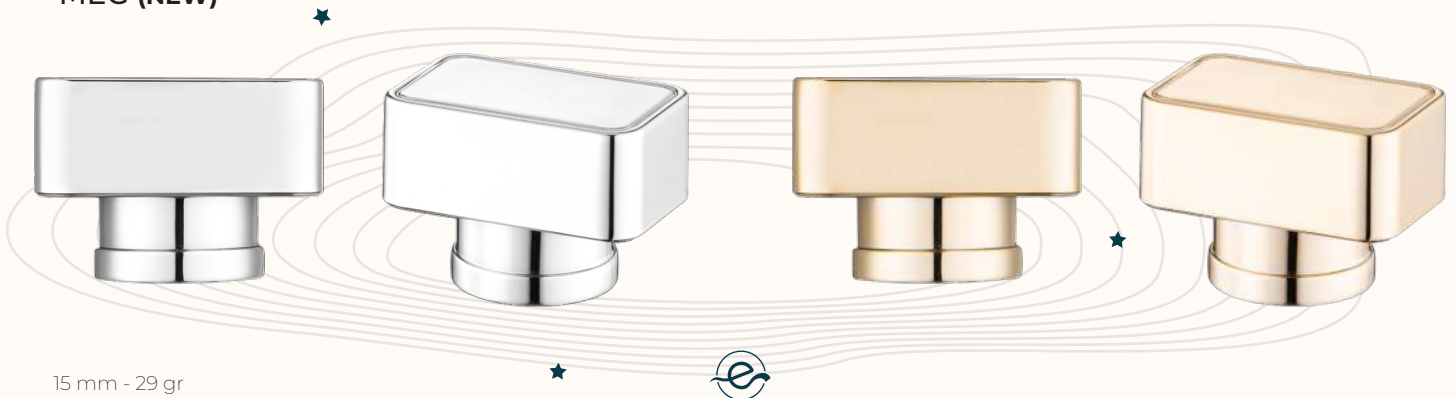

TIE (NEW)

15 mm - 25 gr

OVATE (NEW)

15 mm - 18 gr

QUEEN (NEW)

15 mm - 13 gr

MEG (NEW)

15 mm - 29 gr