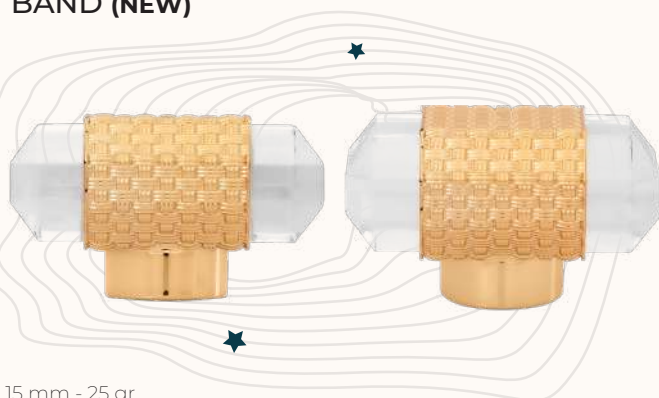

UV MAGNET (NEW)

15 mm - 29 gr

BAND (NEW)

15 mm - 25 gr

OVER (NEW)

15 mm - 38 gr

COIN (NEW)

15 mm - 29 gr

ORBIT (NEW)

15 mm - 8 gr