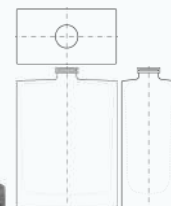

DRIFT

Bottle

KEEN

Bottle

CORE

Bottle

FLOW

Bottle