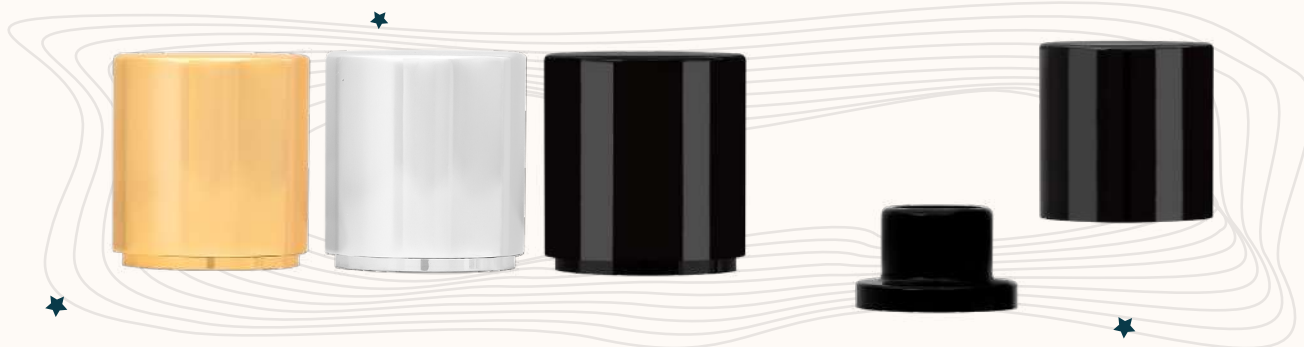

UV MAGNET (NEW)