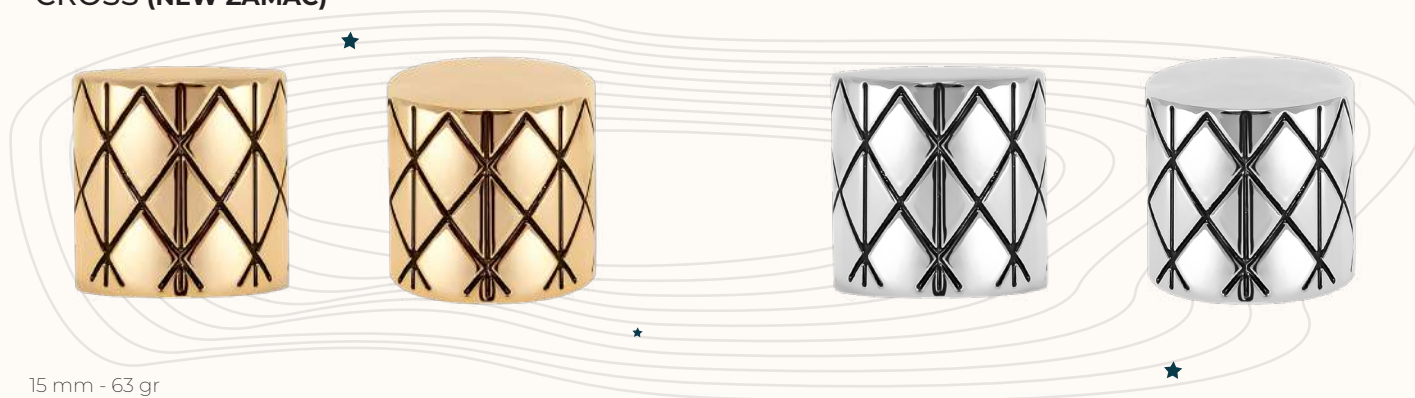

CROSS (NEW ZAMAC)

15 mm - 63 gr

PRINCE

-

PRINCESS (ZAMAC)