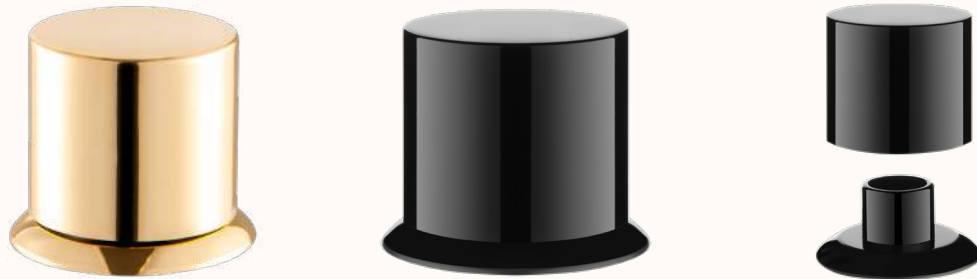

VISCA

15 mm aluminum cap with wide collar - 22 gr