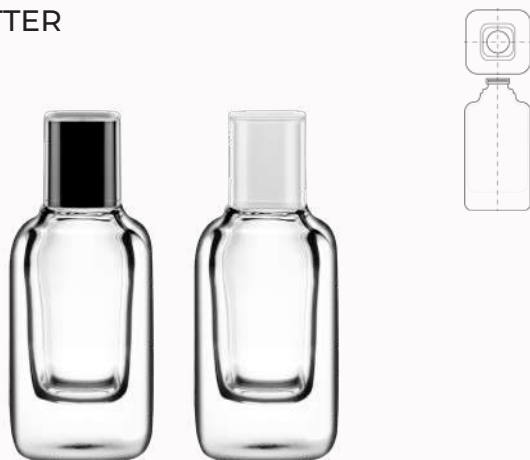

GENT

Bottle and colored bottle, pump, collar and cap set

LOVER

Colored bottle, pump, collar and cap set

ZEUS II

Colored bottle, pump, collar and cap set

MINI BITTER

Bottle, pump, collar and cap set