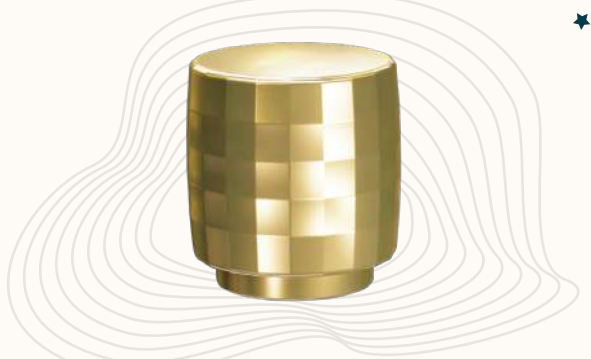

15 mm - 6 gr using collarless / with collar

SAMBA (NEW)

15 mm - 13 gr

WISH (NEW)

15 mm - 20 gr

WISH II (NEW)

15 mm - 14 gr

DISCO (NEW)