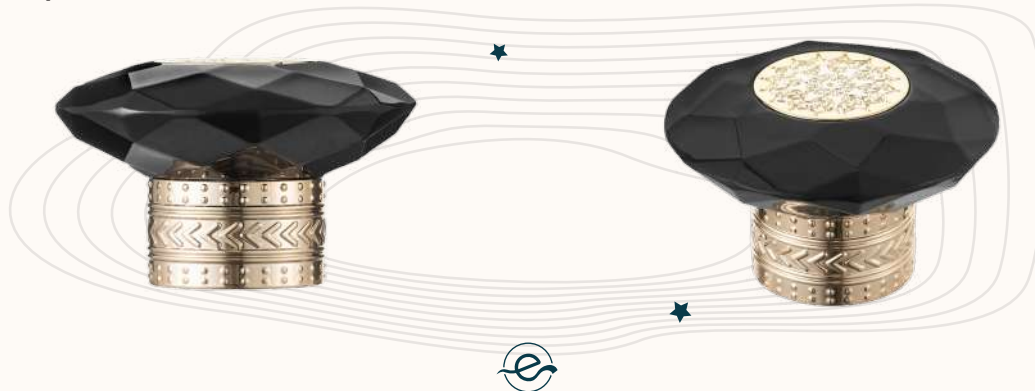

MERITO (NEW)