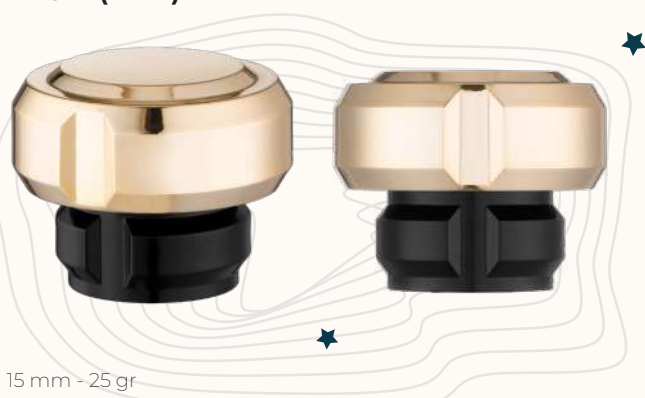

15 mm - 20 gr

TIE (NEW)

15 mm - 25 gr

MEG (NEW)

15 mm - 29 gr

VELLA

15 mm - 21 gr

ARROW (NEW)

15 mm - 24 gr

SWING (NEW)

15 mm - 26 gr

IRON (NEW)

15 mm - 25 gr

Caps

CAKE (NEW)

15 mm - 79 gr