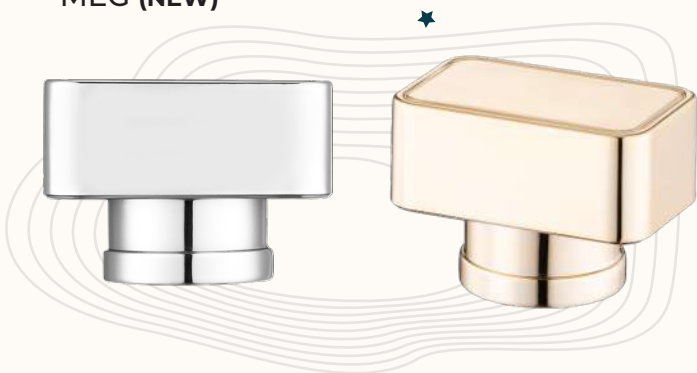

WISH (NEW)

15 mm - 20 gr

WISH II (NEW)

15 mm - 14 gr

DISCO (NEW)

15 mm - 20 gr

TIE (NEW)

15 mm - 25 gr

MEG (NEW)

15 mm - 29 gr

VELLA

15 mm - 21 gr