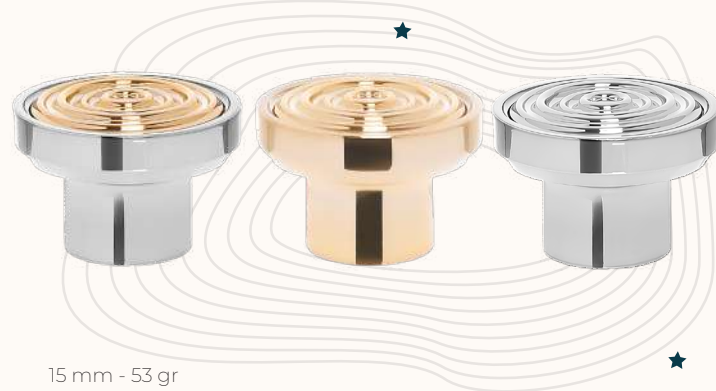

CLAS

15 mm - 18 gr

PARIS (NEW)

15 mm - 4 gr

Caps

CROSS (NEW ZAMAC)

15 mm - 63 gr

DISC (NEW ZAMAC)