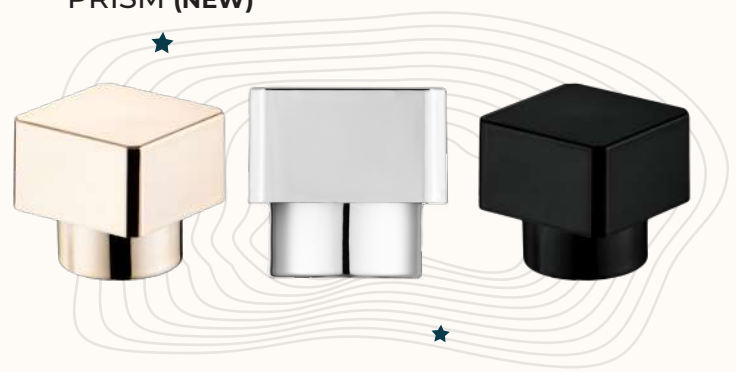

SAVAGE

15 mm - 9 gr

DISCO (NEW)

15 mm - 20 gr

PRISM (NEW)

15 mm - 8 gr

BONNY

15 mm heavy aluminum cap with step collar - 31 gr