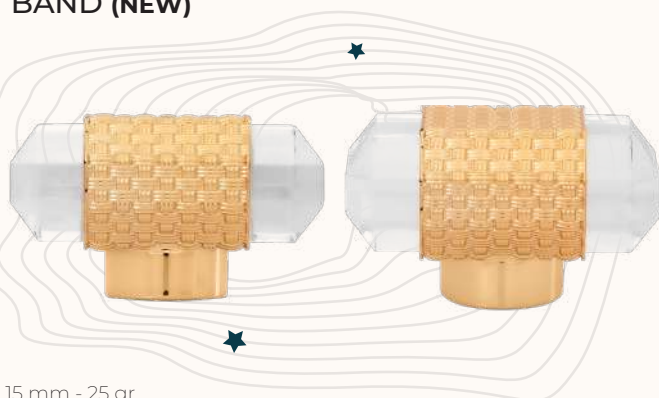

120

45

25

FEA 15

UV MAGNET (NEW)

15 mm - 29 gr

BAND (NEW)

15 mm - 25 gr