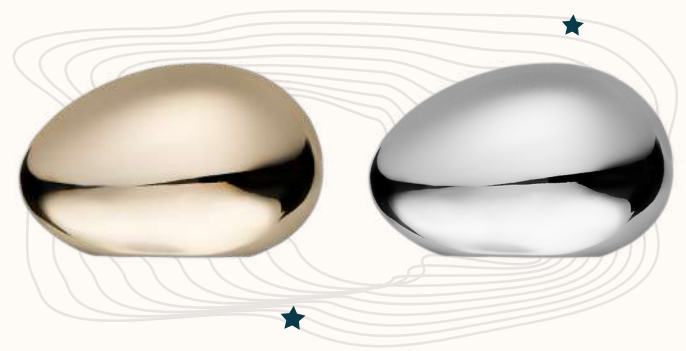

OVATE (NEW)