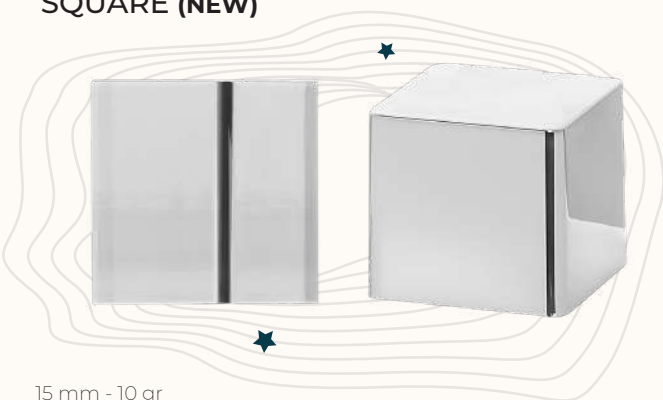

SQUARE (NEW)

15 mm - 10 gr

ARROW (NEW)

15 mm - 24 gr

TOP (NEW)

15 mm - 12 gr

AMOUR (NEW)

15 mm - 16 gr