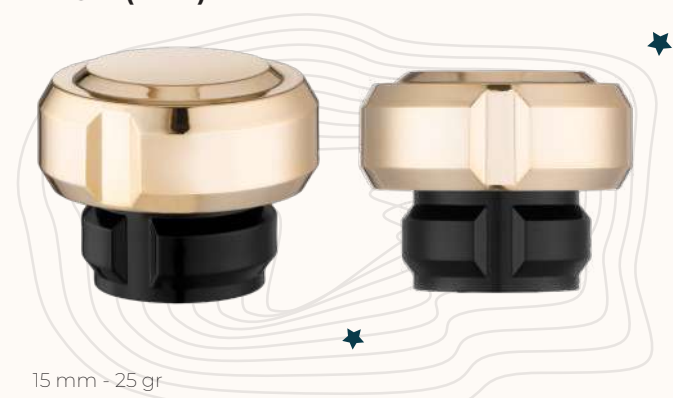

SHOWY (NEW)

15 mm - 25 gr

NICK (NEW)

15 mm - 24 gr

SWING (NEW)

15 mm - 26 gr

IRON (NEW)

15 mm - 25 gr

CAKE (NEW)

15 mm - 79 gr

Caps